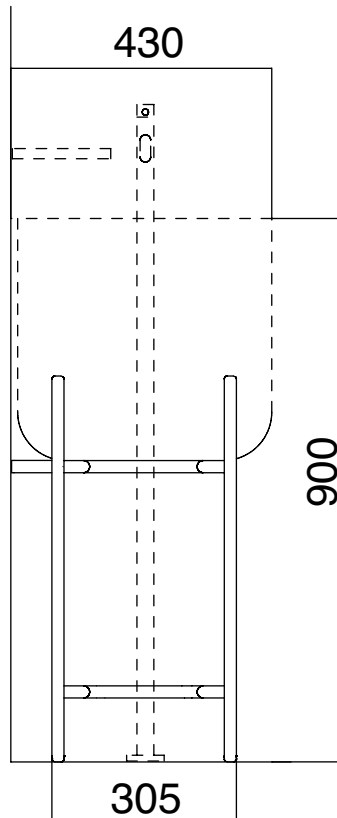

LUNA CONTEMPORARY WASH STAND (LB7)

42 x 42 Cm - 17 Kg - 13 L.

Lay-on washbasin

SEZIONE A-A

Tolleranza dimensioni $\pm 5\%$

Dimension tolerance $\pm 5\%$

LUNA CONTEMPORARY WASH STAND (LB7)
L44 P39 H63,5 Cm

Console for washbasin Art. LB2 (42x42x40H)

Tolleranza dimensioni $\pm 5\%$

Dimension tolerance $\pm 5\%$

LUNA CONTEMPORARY WASH STAND (LB7)
L44 P39 H63,5 Cm

Console for washbasin Art. LB2 (42x42x40H)

LUNA CONTEMPORARY WASH STAND (LB7)
L32,5 P26,5 H2 Cm

Wooden shelf

Tolleranza dimensioni \pm 5%

Dimension tolerance \pm 5%

LUNA CONTEMPORARY WASH STAND (LB7)
L39,5 P35 H20 Cm

Drawer

Tolleranza dimensioni $\pm 5\%$

Dimension tolerance $\pm 5\%$