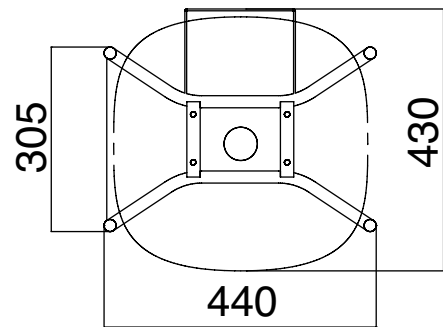

LUNA CONTEMPORARY WASH STAND (LB7)

42 x 42 Cm - 17 Kg - 13 L.

Lay-on washbasin

SEZIONE A-A

Tolleranza dimensioni $\pm 5\%$

Dimension tolerance $\pm 5\%$

LUNA CONTEMPORARY WASH STAND (LB7)
L44 P39 H63,5 Cm

Console for washbasin Art. LB2 (42x42x40H)

Tolleranza dimensioni $\pm 5\%$

Dimension tolerance $\pm 5\%$

LUNA CONTEMPORARY WASH STAND (LB7)
L44 P39 H63,5 Cm

Console for washbasin Art. LB2 (42x42x40H)

LUNA CONTEMPORARY WASH STAND (LB7)
L32,5 P26,5 H2 Cm

Wooden shelf

Tolleranza dimensioni \pm 5%

Dimension tolerance \pm 5%

LUNA CONTEMPORARY WASH STAND (LB7)
L39,5 P35 H20 Cm

Drawer

Tolleranza dimensioni $\pm 5\%$

Dimension tolerance $\pm 5\%$