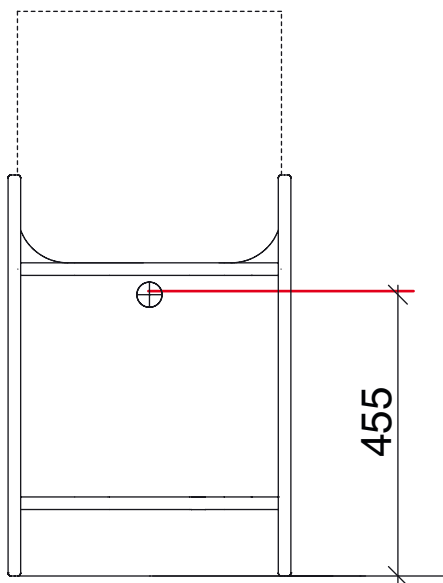

LUNA CONTEMPORARY WASH STAND (LB7)

42 x 42 Cm - 17 Kg - 13 L.

Lay-on washbasin

SEZIONE A-A

Tolleranza dimensioni $\pm 5\%$

Dimension tolerance $\pm 5\%$

LUNA CONTEMPORARY WASH STAND (LB7)
L44 P39 H63,5 Cm

Console for washbasin Art. LB2 (42x42x40H)

Tolleranza dimensioni $\pm 5\%$

Dimension tolerance $\pm 5\%$

LUNA CONTEMPORARY WASH STAND (LB7)
L44 P39 H63,5 Cm

Console for washbasin Art. LB2 (42x42x40H)

LUNA CONTEMPORARY WASH STAND (LB7)
L32,5 P26,5 H2 Cm

Wooden shelf

Tolleranza dimensioni \pm 5%

Dimension tolerance \pm 5%

LUNA CONTEMPORARY WASH STAND (LB7)
L39,5 P35 H20 Cm

Drawer

Tolleranza dimensioni $\pm 5\%$

Dimension tolerance $\pm 5\%$