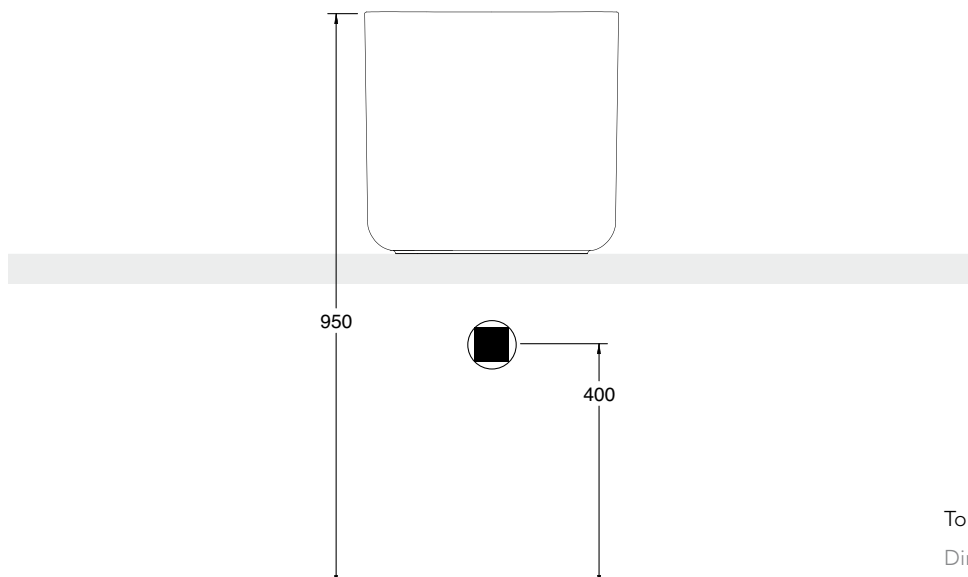

LUNA CONTEMPORARY WASH STAND (LB7)

42 x 42 Cm - 17 Kg - 13 L.

Lay-on washbasin

SEZIONE A-A

Tolleranza dimensioni $\pm 5\%$

Dimension tolerance $\pm 5\%$

LUNA CONTEMPORARY WASH STAND (LB7)
L44 P39 H63,5 Cm

Console for washbasin Art. LB2 (42x42x40H)

Tolleranza dimensioni $\pm 5\%$

Dimension tolerance $\pm 5\%$

LUNA CONTEMPORARY WASH STAND (LB7)
L44 P39 H63,5 Cm

Console for washbasin Art. LB2 (42x42x40H)

LUNA CONTEMPORARY WASH STAND (LB7)
L32,5 P26,5 H2 Cm

Wooden shelf

Tolleranza dimensioni \pm 5%

Dimension tolerance \pm 5%

LUNA CONTEMPORARY WASH STAND (LB7)
L39,5 P35 H20 Cm

Drawer

Tolleranza dimensioni $\pm 5\%$

Dimension tolerance $\pm 5\%$