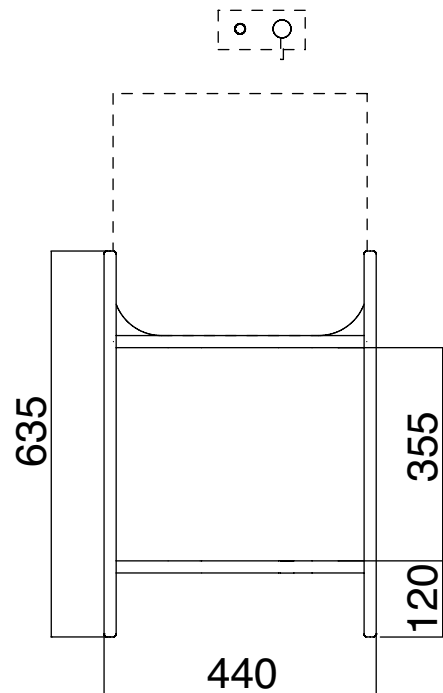

LUNA CONTEMPORARY WASH STAND (LB7)

42 x 42 Cm - 17 Kg - 13 L.

Lay-on washbasin

SEZIONE A-A

Tolleranza dimensioni $\pm 5\%$

Dimension tolerance $\pm 5\%$

LUNA CONTEMPORARY WASH STAND (LB7)
L44 P39 H63,5 Cm

Console for washbasin Art. LB2 (42x42x40H)

Tolleranza dimensioni $\pm 5\%$

Dimension tolerance $\pm 5\%$

LUNA CONTEMPORARY WASH STAND (LB7)
L44 P39 H63,5 Cm

Console for washbasin Art. LB2 (42x42x40H)

LUNA CONTEMPORARY WASH STAND (LB7)
L32,5 P26,5 H2 Cm

Wooden shelf

Tolleranza dimensioni \pm 5%

Dimension tolerance \pm 5%

LUNA CONTEMPORARY WASH STAND (LB7)
L39,5 P35 H20 Cm

Drawer

Tolleranza dimensioni $\pm 5\%$

Dimension tolerance $\pm 5\%$