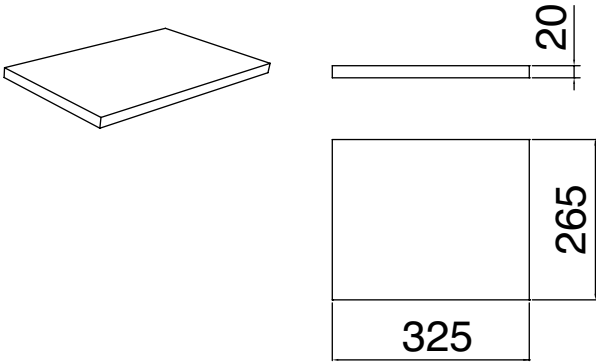

LUNA CONTEMPORARY WASH STAND (LB7)

42 x 42 Cm - 17 Kg - 13 L.

Lay-on washbasin

SEZIONE A-A

Tolleranza dimensioni $\pm 5\%$

Dimension tolerance $\pm 5\%$

LUNA CONTEMPORARY WASH STAND (LB7)
L44 P39 H63,5 Cm

Console for washbasin Art. LB2 (42x42x40H)

Tolleranza dimensioni $\pm 5\%$

Dimension tolerance $\pm 5\%$

LUNA CONTEMPORARY WASH STAND (LB7)
L44 P39 H63,5 Cm

Console for washbasin Art. LB2 (42x42x40H)

LUNA CONTEMPORARY WASH STAND (LB7)
L32,5 P26,5 H2 Cm

Wooden shelf

Tolleranza dimensioni \pm 5%

Dimension tolerance \pm 5%

LUNA CONTEMPORARY WASH STAND (LB7)
L39,5 P35 H20 Cm

Drawer

Tolleranza dimensioni $\pm 5\%$

Dimension tolerance $\pm 5\%$