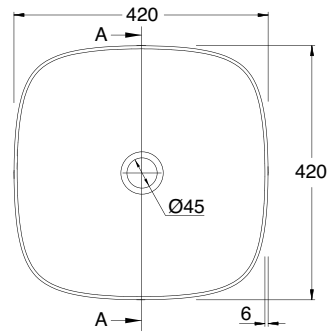

LUNA CONTEMPORARY WASH STAND (LB7)

42 x 42 Cm - 17 Kg - 13 L.

Lay-on washbasin

SEZIONE A-A

Tolleranza dimensioni $\pm 5\%$

Dimension tolerance $\pm 5\%$

LUNA CONTEMPORARY WASH STAND (LB7)
L44 P39 H63,5 Cm

Console for washbasin Art. LB2 (42x42x40H)

Tolleranza dimensioni $\pm 5\%$

Dimension tolerance $\pm 5\%$

LUNA CONTEMPORARY WASH STAND (LB7)
L44 P39 H63,5 Cm

Console for washbasin Art. LB2 (42x42x40H)

LUNA CONTEMPORARY WASH STAND (LB7)
L32,5 P26,5 H2 Cm

Wooden shelf

Tolleranza dimensioni \pm 5%

Dimension tolerance \pm 5%

LUNA CONTEMPORARY WASH STAND (LB7)
L39,5 P35 H20 Cm

Drawer

Tolleranza dimensioni $\pm 5\%$

Dimension tolerance $\pm 5\%$