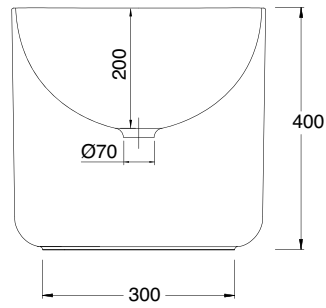

LUNA CONTEMPORARY WASH STAND (LB7)

42 x 42 Cm - 17 Kg - 13 L.

Lay-on washbasin

SEZIONE A-A

Tolleranza dimensioni $\pm 5\%$

Dimension tolerance $\pm 5\%$

LUNA CONTEMPORARY WASH STAND (LB7)
L44 P39 H63,5 Cm

Console for washbasin Art. LB2 (42x42x40H)

Tolleranza dimensioni $\pm 5\%$

Dimension tolerance $\pm 5\%$

LUNA CONTEMPORARY WASH STAND (LB7)
L44 P39 H63,5 Cm

Console for washbasin Art. LB2 (42x42x40H)

LUNA CONTEMPORARY WASH STAND (LB7)
L32,5 P26,5 H2 Cm

Wooden shelf

Tolleranza dimensioni \pm 5%

Dimension tolerance \pm 5%

LUNA CONTEMPORARY WASH STAND (LB7)
L39,5 P35 H20 Cm

Drawer

Tolleranza dimensioni $\pm 5\%$

Dimension tolerance $\pm 5\%$