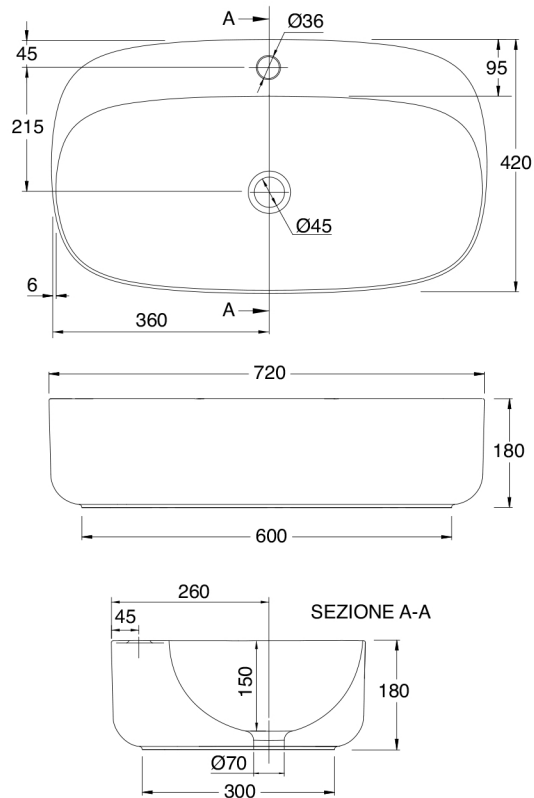

Tolleranza dimensioni $\pm 5\%$

Dimension tolerance $\pm 5\%$