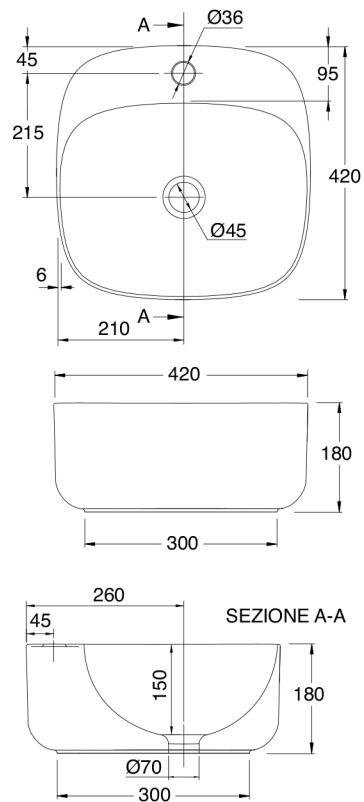

Tolleranza dimensioni $\pm 5\%$

Dimension tolerance $\pm 5\%$