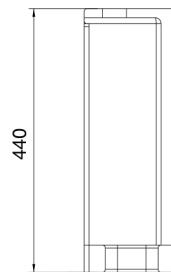

## LUNA CLOSE COUPLED WC (LB15)

66 x 36 Cm - 30 Kg - 6/4,5 L.

Wc monoblocco con scarico a parete predisposto per scarico a terra tramite curva tecnica in plastica

Monoblock WC with wall flushing system configured for floor flushing system via plastic spigot bend

Tolleranza dimensioni  $\pm 5\%$

Dimension tolerance  $\pm 5\%$

# LUNA CLOSE COUPLED WC (LB15)

36 x 15 x h44 - 14 Kg

CISTERN

Tolleranza dimensioni  $\pm 5\%$

Dimension tolerance  $\pm 5\%$