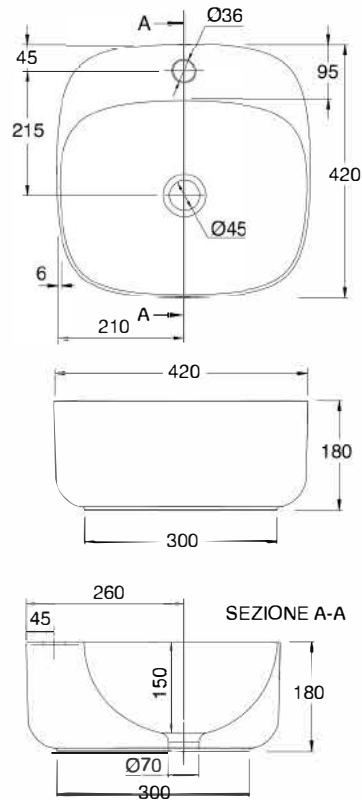

Tolleranza dimensioni $\pm 5\%$

Dimension tolerance $\pm 5\%$