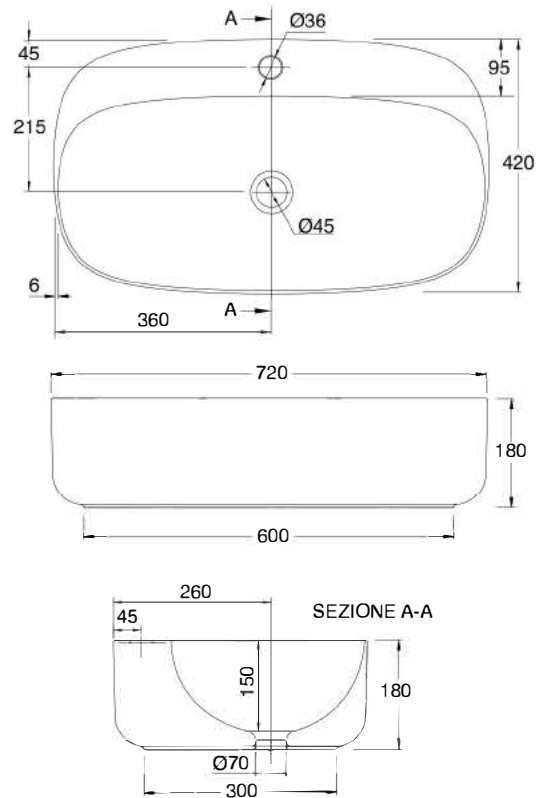

Tolleranza dimensioni $\pm 5\%$

Dimension tolerance $\pm 5\%$