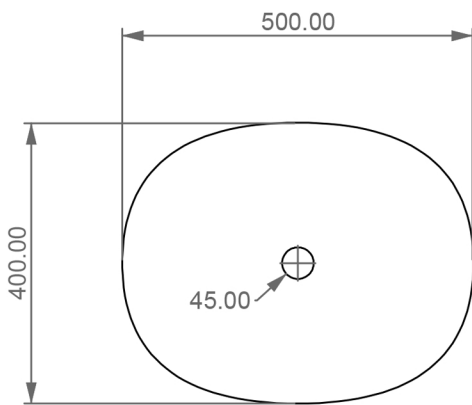

# JOIN WASH BOWL (22A)

500MM VERSION

DIMENSIONS IN MM

---

FRONT

LEFT

TOP

SECTION

# JOIN WASH BOWL (22A)

600MM VERSION

DIMENSIONS IN MM

---

FRONT

LEFT

TOP

SECTION