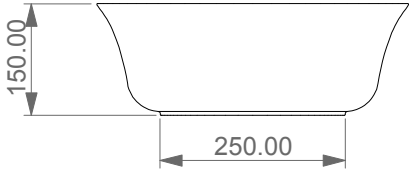

JOIN WASH BOWL (22A)

LIVINGHOUSE.CO.UK

TEL: 01722 415000

EMAIL: SALES@LIVINGHOUSE.CO.UK

FRONT