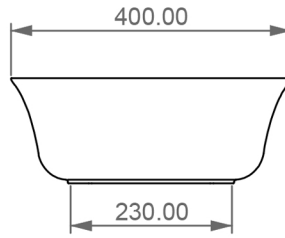

# JOIN WASH BOWL (22A)

500MM VERSION

DIMENSIONS IN MM

---

FRONT

LEFT

TOP

SECTION

# JOIN WASH BOWL (22A)

600MM VERSION

DIMENSIONS IN MM

---

FRONT

LEFT

TOP

SECTION