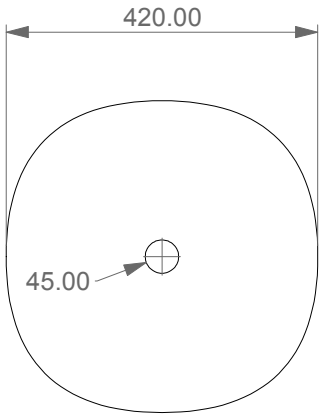

TOP

SECTION