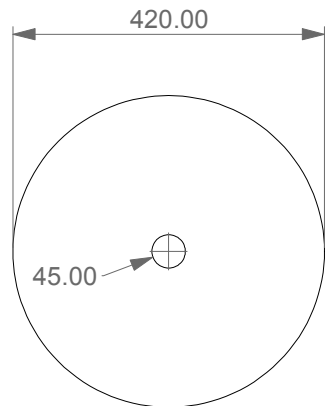

TOP

SECTION