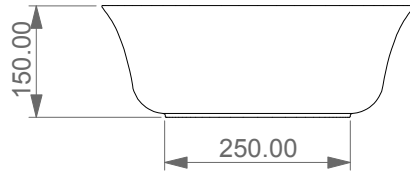

JOIN WASH BOWL (22A)

LIVINGHOUSE.CO.UK

TEL: 01722 415000

EMAIL: SALES@LIVINGHOUSE.CO.UK

FRONT