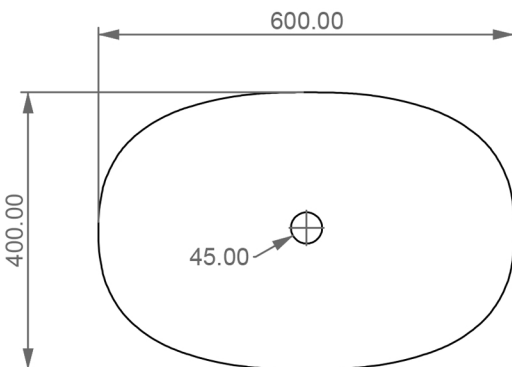

# JOIN WASH BOWL (22A)

500MM VERSION

DIMENSIONS IN MM

---

FRONT

LEFT

TOP

SECTION

# JOIN WASH BOWL (22A)

600MM VERSION

DIMENSIONS IN MM

---

FRONT

LEFT

TOP

SECTION