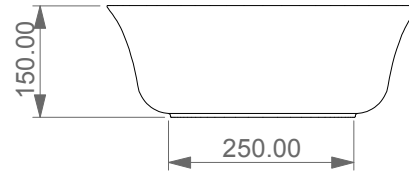

JOIN WASH BOWL (22A)

LIVINGHOUSE.CO.UK

TEL: 01722 415000

EMAIL: SALES@LIVINGHOUSE.CO.UK

LEFT

SECTION

R

Washbasin Round cm Ø42 thin edge.

Designation Washbasin Round cm Ø42 thin edge.	
Scale 1:10	This drawing including the respective data may neither be duplicated nor modified nor altered. The use of the data/technical drawings take place at users own risk and under exclusion of any liability of livinghouse.
cod. 22A	The dimensions are not binding; products are subject to changes. Measurement shown may be subjected to small variations or are indicative.