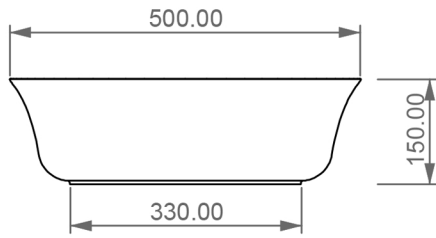

# JOIN WASH BOWL (22A)

500MM VERSION

DIMENSIONS IN MM

---

FRONT

LEFT

TOP

SECTION

# JOIN WASH BOWL (22A)

600MM VERSION

DIMENSIONS IN MM

---

FRONT

LEFT

TOP

SECTION