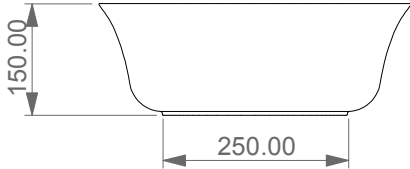

JOIN WASH BOWL (22A)

LIVINGHOUSE.CO.UK

TEL: 01722 415000

EMAIL: SALES@LIVINGHOUSE.CO.UK

LEFT

SECTION

Q

Washbasin Round cm Ø42 thin edge.

Designation Washbasin Square cm 42 thin edge.	
Scale 1:10	This drawing including the respective data may neither be duplicated nor modified nor altered. The use of the data/technical drawings take place at users own risk and under exclusion of any liability of livinghouse.
cod. 22A	The dimensions are not binding; products are subject to changes. Measurement shown may be subjected to small variations or are indicative.