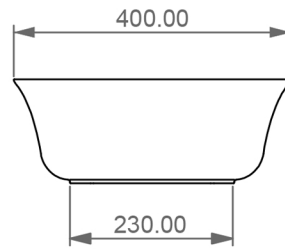

# JOIN WASH BOWL (22A)

500MM VERSION

DIMENSIONS IN MM

---

FRONT

LEFT

TOP

SECTION

# JOIN WASH BOWL (22A)

600MM VERSION

DIMENSIONS IN MM

---

FRONT

LEFT

TOP

SECTION