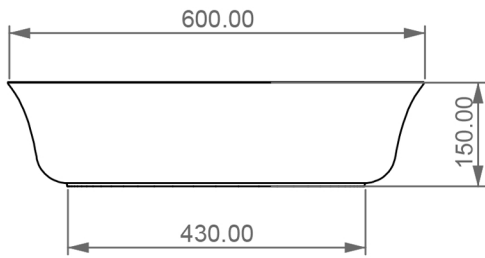

# JOIN WASH BOWL (22A)

500MM VERSION

DIMENSIONS IN MM

---

FRONT

LEFT

TOP

SECTION

# JOIN WASH BOWL (22A)

600MM VERSION

DIMENSIONS IN MM

---

FRONT

LEFT

TOP

SECTION