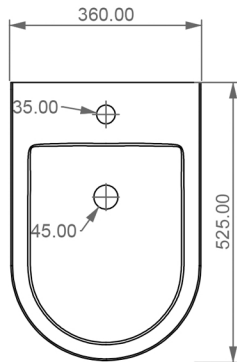

# JOIN FREE STANDING BIDET (22G)

WEIGHT 25.5KG  
DIMENSIONS IN MM

---

FRONT

LEFT

TOP

REAR

SECTION