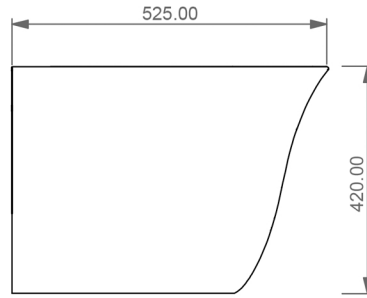

# JOIN FREE STANDING BIDET (22G)

WEIGHT 25.5KG  
DIMENSIONS IN MM

---

FRONT

LEFT

TOP

REAR

SECTION