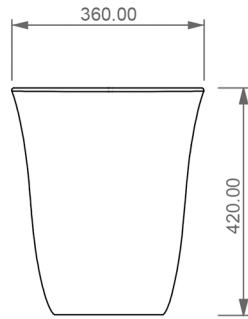

# JOIN FREE STANDING BIDET (22G)

WEIGHT 25.5KG  
DIMENSIONS IN MM

---

FRONT

LEFT

TOP

REAR

SECTION