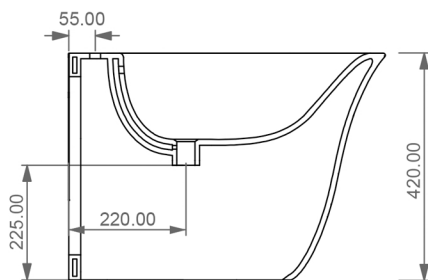

# JOIN FREE STANDING BIDET (22G)

WEIGHT 25.5KG  
DIMENSIONS IN MM

---

FRONT

LEFT

TOP

REAR

SECTION