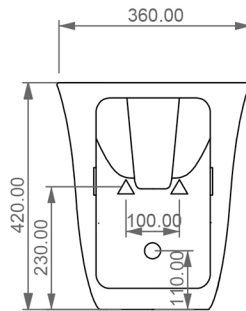

# JOIN FREE STANDING BIDET (22G)

WEIGHT 25.5KG  
DIMENSIONS IN MM

---

FRONT

LEFT

TOP

REAR

SECTION