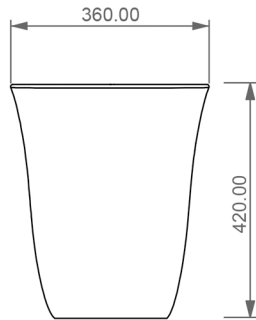

# JOIN BACK TO WALL TOILET (22D)

WEIGHT 25.5KG  
DIMENSIONS IN MM

---

FRONT

LEFT

TOP

REAR

SECTION