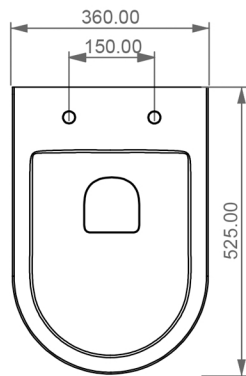

# JOIN BACK TO WALL TOILET (22D)

WEIGHT 25.5KG  
DIMENSIONS IN MM

---

FRONT

LEFT

TOP

REAR

SECTION