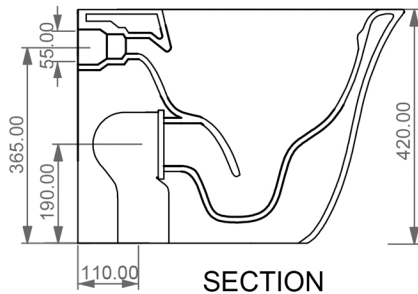

# JOIN BACK TO WALL TOILET (22D)

WEIGHT 25.5KG  
DIMENSIONS IN MM

---

FRONT

LEFT

TOP

REAR

SECTION