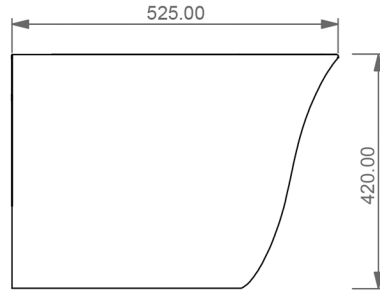

# JOIN BACK TO WALL TOILET (22D)

WEIGHT 25.5KG  
DIMENSIONS IN MM

---

FRONT

LEFT

TOP

REAR

SECTION