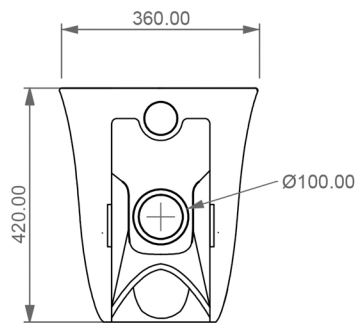

# JOIN BACK TO WALL TOILET (22D)

WEIGHT 25.5KG  
DIMENSIONS IN MM

---

FRONT

LEFT

TOP

REAR

SECTION