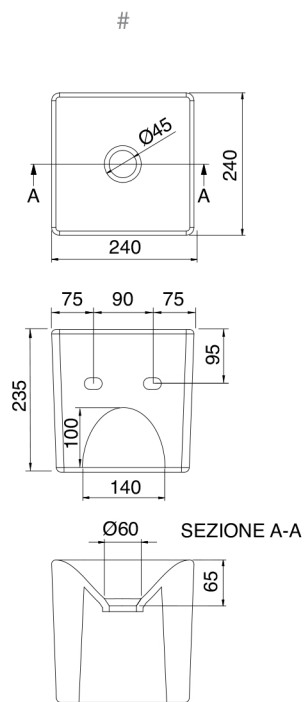

SQUARE EDDY SMALL BASIN (GC2)

24 x 24 Cm - 8 Kg - 0,7 L.

Lay-on or wall-mounted washbasin

Tolleranza dimensioni $\pm 5\%$

Dimension tolerance $\pm 5\%$