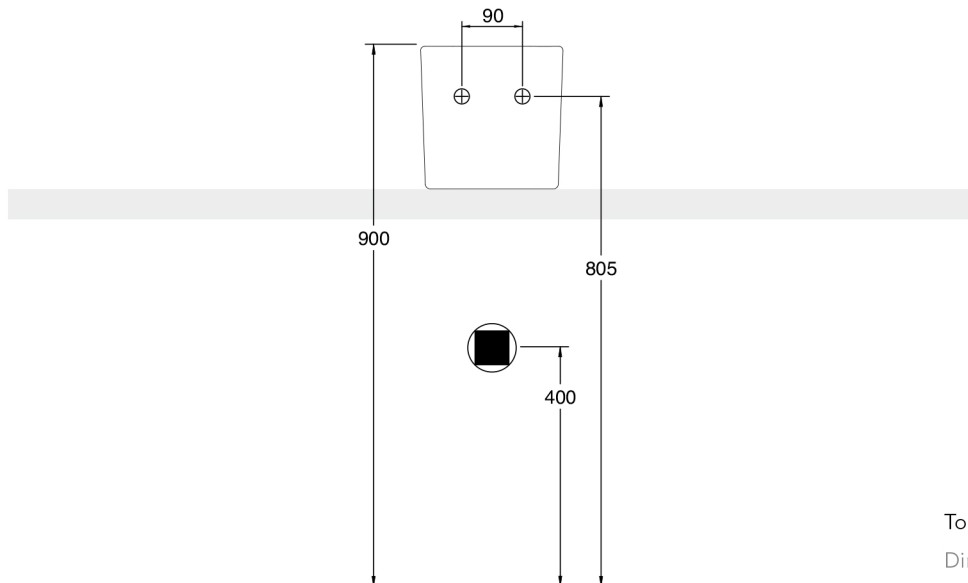

SQUARE EDDY SMALL BASIN (GC2)

24 x 24 Cm - 8 Kg - 0,7 L.

Lay-on or wall-mounted washbasin

Tolleranza dimensioni $\pm 5\%$

Dimension tolerance $\pm 5\%$