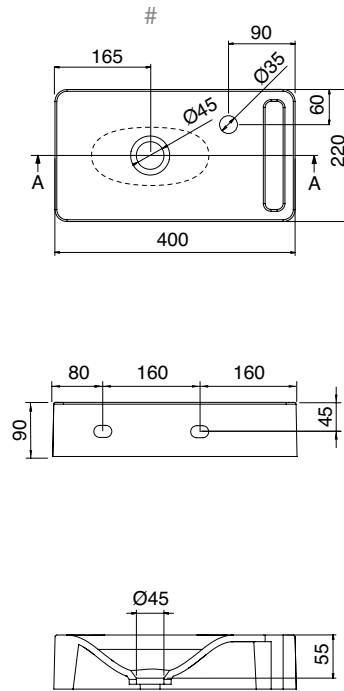

DRAPE WALL HUNG BASIN(DR1)

40 x 22 Cm - 5 Kg - 0,5 L.

Wall-mounted washbasin, configured for single-hole tap set - RIGHT

Tolleranza dimensioni $\pm 5\%$
Dimension tolerance $\pm 5\%$

LATO NON SMALTATO - NOT GLAZED SIDE -

DRAPE WALL HUNG BASIN(DR1)
50 x 22 Cm - 6 Kg - 0,7 L.

Wall-mounted washbasin, configured for single-hole tap set - RIGHT

Tolleranza dimensioni $\pm 5\%$
Dimension tolerance $\pm 5\%$

LATO NON SMALTATO - NOT GLAZED SIDE

DRAPE WALL HUNG BASIN(DR1)

60 x 22 Cm - 7 Kg - 1 L.

Wall-mounted washbasin, configured for single-hole tap set - RIGHT

Tolleranza dimensioni ± 5%
Dimension tolerance ± 5%

LATO NON SMALTATO - NOT GLAZED SIDE -