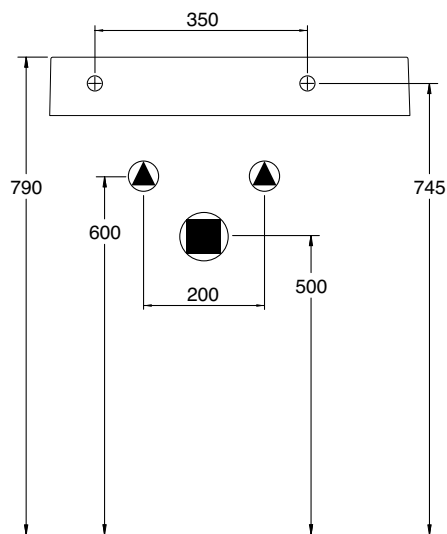

DRAPE WALL HUNG BASIN(DR1)

40 x 22 Cm - 5 Kg - 0,5 L.

Wall-mounted washbasin, configured for single-hole tap set - RIGHT

Tolleranza dimensioni $\pm 5\%$
Dimension tolerance $\pm 5\%$

LATO NON SMALTATO - NOT GLAZED SIDE -

DRAPE WALL HUNG BASIN(DR1)
50 x 22 Cm - 6 Kg - 0,7 L.

Wall-mounted washbasin, configured for single-hole tap set - RIGHT

Tolleranza dimensioni $\pm 5\%$
Dimension tolerance $\pm 5\%$

LATO NON SMALTATO - NOT GLAZED SIDE

DRAPE WALL HUNG BASIN(DR1)

60 x 22 Cm - 7 Kg - 1 L.

Wall-mounted washbasin, configured for single-hole tap set - RIGHT

Tolleranza dimensioni ± 5%
Dimension tolerance ± 5%

LATO NON SMALTATO - NOT GLAZED SIDE -