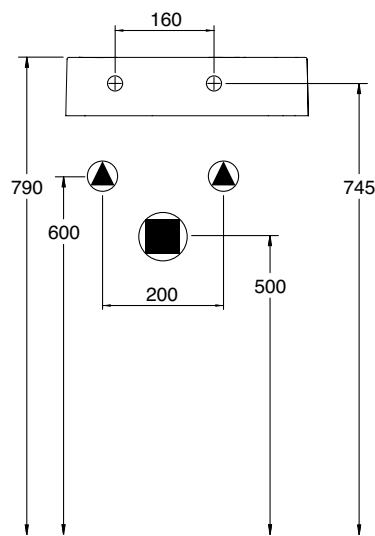

DRAPE WALL HUNG BASIN(DR1)

40 x 22 Cm - 5 Kg - 0,5 L.

Wall-mounted washbasin, configured for single-hole tap set - RIGHT

Tolleranza dimensioni $\pm 5\%$
Dimension tolerance $\pm 5\%$

LATO NON SMALTATO - NOT GLAZED SIDE -

DRAPE WALL HUNG BASIN(DR1)
50 x 22 Cm - 6 Kg - 0,7 L.

Wall-mounted washbasin, configured for single-hole tap set - RIGHT

Tolleranza dimensioni $\pm 5\%$
Dimension tolerance $\pm 5\%$

LATO NON SMALTATO - NOT GLAZED SIDE

DRAPE WALL HUNG BASIN(DR1)

60 x 22 Cm - 7 Kg - 1 L.

Wall-mounted washbasin, configured for single-hole tap set - RIGHT

Tolleranza dimensioni ± 5%
Dimension tolerance ± 5%

LATO NON SMALTATO - NOT GLAZED SIDE -