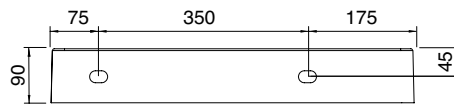

DRAPE WALL HUNG BASIN(DR1)

40 x 22 Cm - 5 Kg - 0,5 L.

Wall-mounted washbasin, configured for single-hole tap set - RIGHT

Tolleranza dimensioni $\pm 5\%$
Dimension tolerance $\pm 5\%$

LATO NON SMALTATO - NOT GLAZED SIDE -

DRAPE WALL HUNG BASIN(DR1)
50 x 22 Cm - 6 Kg - 0,7 L.

Wall-mounted washbasin, configured for single-hole tap set - RIGHT

Tolleranza dimensioni $\pm 5\%$
Dimension tolerance $\pm 5\%$

LATO NON SMALTATO - NOT GLAZED SIDE

DRAPE WALL HUNG BASIN(DR1)

60 x 22 Cm - 7 Kg - 1 L.

Wall-mounted washbasin, configured for single-hole tap set - RIGHT

Tolleranza dimensioni ± 5%
Dimension tolerance ± 5%

LATO NON SMALTATO - NOT GLAZED SIDE -