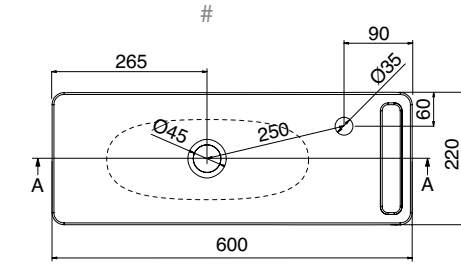

DRAPE WALL HUNG BASIN(DR1)

40 x 22 Cm - 5 Kg - 0,5 L.

Wall-mounted washbasin, configured for single-hole tap set - RIGHT

Tolleranza dimensioni $\pm 5\%$
Dimension tolerance $\pm 5\%$

LATO NON SMALTATO - NOT GLAZED SIDE -

DRAPE WALL HUNG BASIN(DR1)
50 x 22 Cm - 6 Kg - 0,7 L.

Wall-mounted washbasin, configured for single-hole tap set - RIGHT

Tolleranza dimensioni $\pm 5\%$
Dimension tolerance $\pm 5\%$

LATO NON SMALTATO - NOT GLAZED SIDE

DRAPE WALL HUNG BASIN(DR1)

60 x 22 Cm - 7 Kg - 1 L.

Wall-mounted washbasin, configured for single-hole tap set - RIGHT

Tolleranza dimensioni ± 5%
Dimension tolerance ± 5%

LATO NON SMALTATO - NOT GLAZED SIDE -