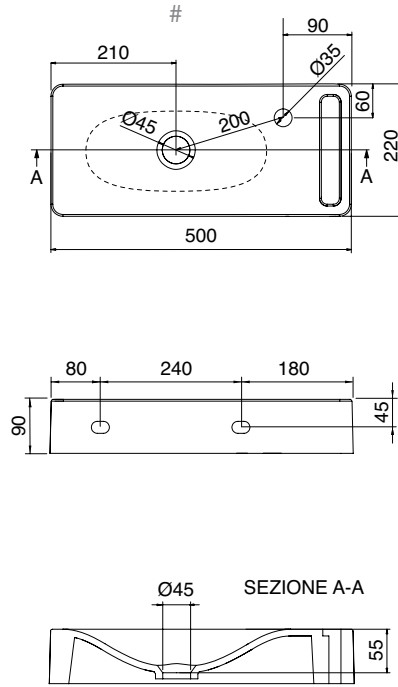

DRAPE WALL HUNG BASIN(DR1)

40 x 22 Cm - 5 Kg - 0,5 L.

Wall-mounted washbasin, configured for single-hole tap set - RIGHT

Tolleranza dimensioni $\pm 5\%$
Dimension tolerance $\pm 5\%$

LATO NON SMALTATO - NOT GLAZED SIDE -

DRAPE WALL HUNG BASIN(DR1)
50 x 22 Cm - 6 Kg - 0,7 L.

Wall-mounted washbasin, configured for single-hole tap set - RIGHT

Tolleranza dimensioni $\pm 5\%$
Dimension tolerance $\pm 5\%$

LATO NON SMALTATO - NOT GLAZED SIDE

DRAPE WALL HUNG BASIN(DR1)

60 x 22 Cm - 7 Kg - 1 L.

Wall-mounted washbasin, configured for single-hole tap set - RIGHT

Tolleranza dimensioni ± 5%
Dimension tolerance ± 5%

LATO NON SMALTATO - NOT GLAZED SIDE -