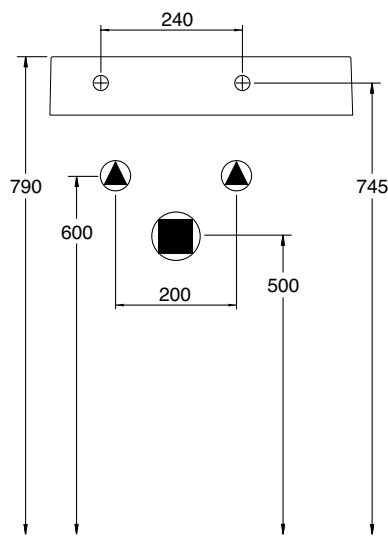

DRAPE WALL HUNG BASIN(DR1)

40 x 22 Cm - 5 Kg - 0,5 L.

Wall-mounted washbasin, configured for single-hole tap set - RIGHT

Tolleranza dimensioni $\pm 5\%$
Dimension tolerance $\pm 5\%$

LATO NON SMALTATO - NOT GLAZED SIDE -

DRAPE WALL HUNG BASIN(DR1)
50 x 22 Cm - 6 Kg - 0,7 L.

Wall-mounted washbasin, configured for single-hole tap set - RIGHT

Tolleranza dimensioni $\pm 5\%$
Dimension tolerance $\pm 5\%$

LATO NON SMALTATO - NOT GLAZED SIDE

DRAPE WALL HUNG BASIN(DR1)

60 x 22 Cm - 7 Kg - 1 L.

Wall-mounted washbasin, configured for single-hole tap set - RIGHT

Tolleranza dimensioni ± 5%
Dimension tolerance ± 5%

LATO NON SMALTATO - NOT GLAZED SIDE -