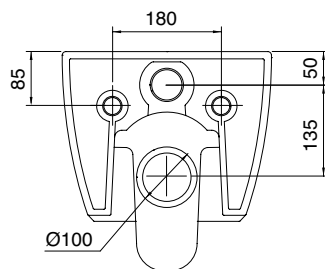

COMPACT WALL HUNG TOILET (20B)

CLEAN FLUSH HUNG WC

45 x 35 Cm - 18,6 Kg - 6/4,5 L.

Wall-mounted WC 6/4,5 l

Tolleranza dimensioni ± 5%

Dimension tolerance ± 5%