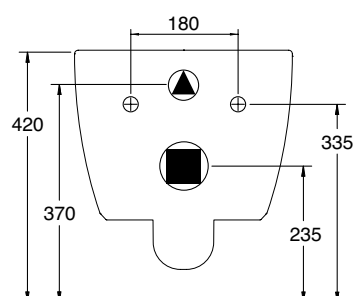

COMPACT WALL HUNG TOILET (20B)

CLEAN FLUSH HUNG WC

45 x 35 Cm - 18,6 Kg - 6/4,5 L.

Wall-mounted WC 6/4,5 l

Tolleranza dimensioni ± 5%

Dimension tolerance ± 5%