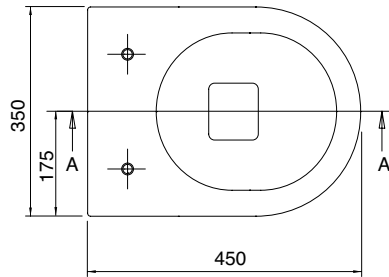

COMPACT WALL HUNG TOILET (20B)

CLEAN FLUSH HUNG WC

45 x 35 Cm - 18,6 Kg - 6/4,5 L.

Wall-mounted WC 6/4,5 l

Tolleranza dimensioni ± 5%

Dimension tolerance ± 5%