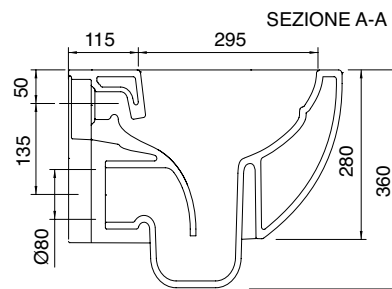

COMPACT WALL HUNG TOILET (20B)

CLEAN FLUSH HUNG WC

45 x 35 Cm - 18,6 Kg - 6/4,5 L.

Wall-mounted WC 6/4,5 l

Tolleranza dimensioni ± 5%

Dimension tolerance ± 5%