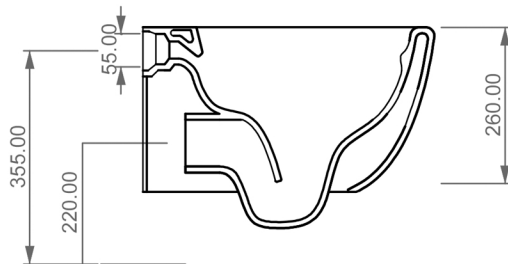

COMFY XXS RIM FREE WALL HUNG WC (17H)

WEIGHT 21KG
DIMENSIONS IN MM

FRONT

LEFT

TOP

REAR

SECTION