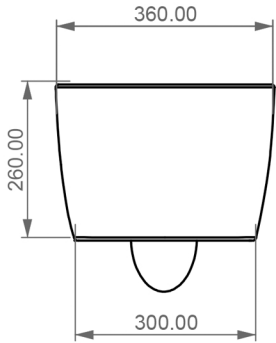

COMFY XXS RIM FREE WALL HUNG WC (17H)

WEIGHT 21KG
DIMENSIONS IN MM

FRONT

LEFT

TOP

REAR

SECTION