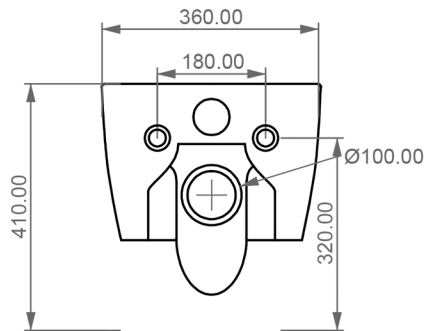

COMFY XXS RIM FREE WALL HUNG WC (17H)

WEIGHT 21KG
DIMENSIONS IN MM

FRONT

LEFT

TOP

REAR

SECTION