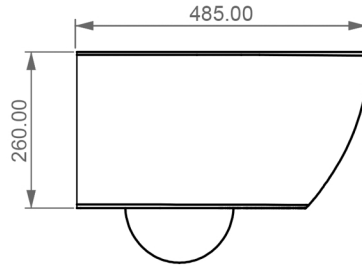

COMFY XXS RIM FREE WALL HUNG WC (17H)

WEIGHT 21KG
DIMENSIONS IN MM

FRONT

LEFT

TOP

REAR

SECTION