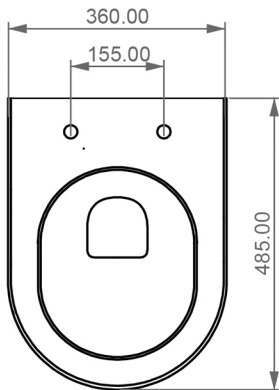

COMFY XXS RIM FREE WALL HUNG WC (17H)

WEIGHT 21KG
DIMENSIONS IN MM

FRONT

LEFT

TOP

REAR

SECTION