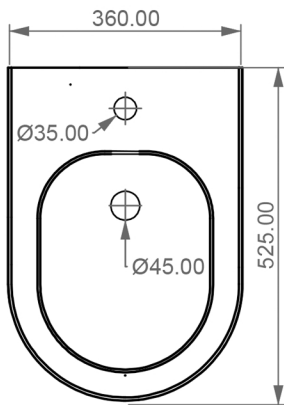

COMFY WALL HUNG BIDET (17G)

WEIGHT 20KG
DIMENSIONS IN MM

FRONT

LEFT

TOP

REAR

SECTION