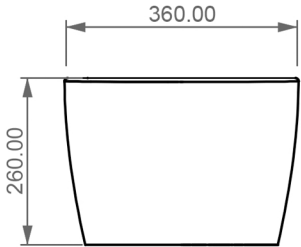

COMFY WALL HUNG BIDET (17G)

WEIGHT 20KG
DIMENSIONS IN MM

FRONT

LEFT

TOP

REAR

SECTION