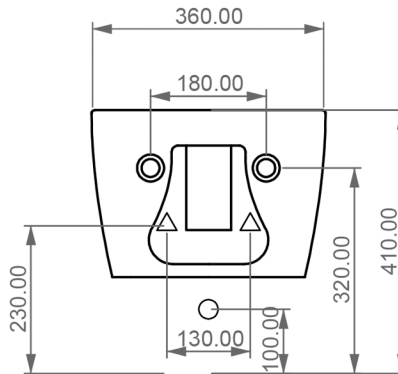

COMFY WALL HUNG BIDET (17G)

WEIGHT 20KG
DIMENSIONS IN MM

FRONT

LEFT

TOP

REAR

SECTION