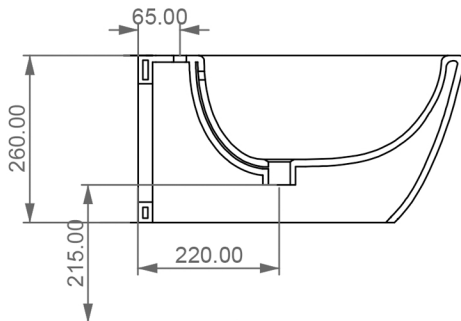

COMFY WALL HUNG BIDET (17G)

WEIGHT 20KG
DIMENSIONS IN MM

FRONT

LEFT

TOP

REAR

SECTION