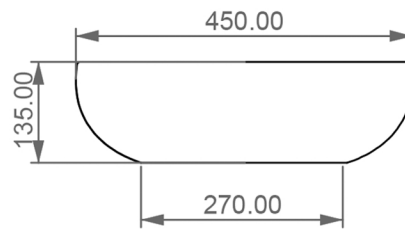

COMFY SIT ON COUNTER TOP BASIN (17C)

WEIGHT 10KG
DIMENSIONS IN MM

FRONT

LEFT

TOP

SECTION