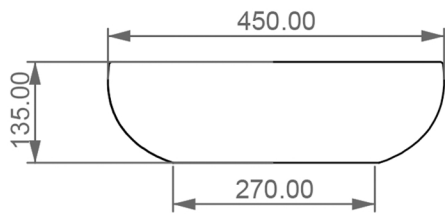

COMFY SIT ON COUNTER TOP BASIN (17C)

WEIGHT 10KG
DIMENSIONS IN MM

FRONT

LEFT

TOP

SECTION