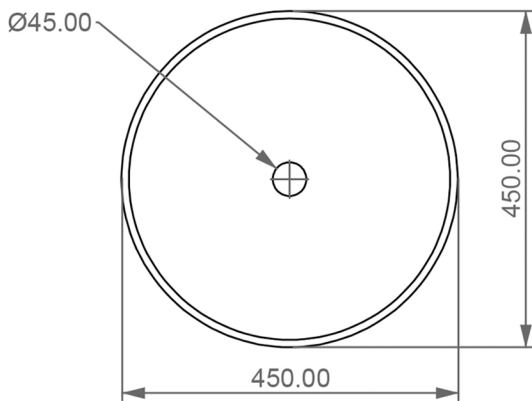

COMFY SIT ON COUNTER TOP BASIN (17C)

WEIGHT 10KG
DIMENSIONS IN MM

FRONT

LEFT

TOP

SECTION