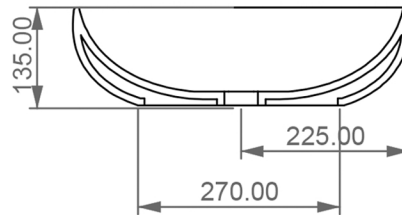

COMFY SIT ON COUNTER TOP BASIN (17C)

WEIGHT 10KG
DIMENSIONS IN MM

FRONT

LEFT

TOP

SECTION