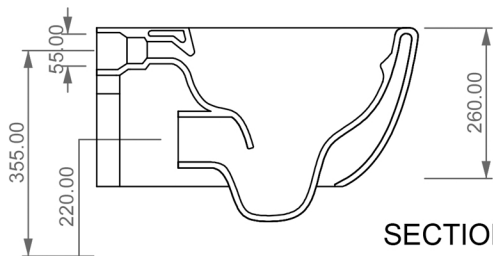

# COMFY RIM FREE WALL HUNG TOILET (17F)

WEIGHT 23KG  
DIMENSIONS IN MM

---

FRONT

LEFT

TOP

REAR

SECTION