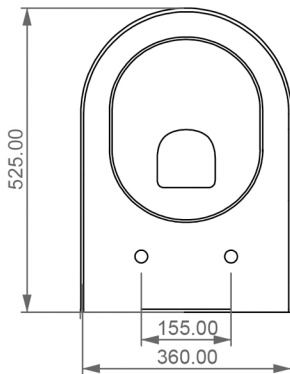

# COMFY RIM FREE WALL HUNG TOILET (17F)

WEIGHT 23KG  
DIMENSIONS IN MM

---

FRONT

LEFT

TOP

REAR

SECTION