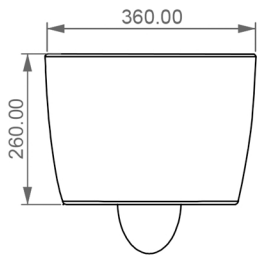

# COMFY RIM FREE WALL HUNG TOILET (17F)

WEIGHT 23KG  
DIMENSIONS IN MM

---

FRONT

LEFT

TOP

REAR

SECTION