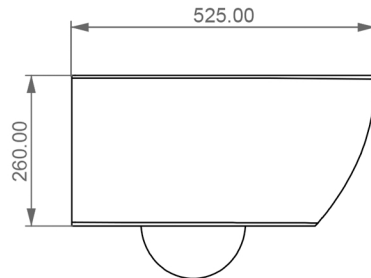

# COMFY RIM FREE WALL HUNG TOILET (17F)

WEIGHT 23KG  
DIMENSIONS IN MM

---

FRONT

LEFT

TOP

REAR

SECTION