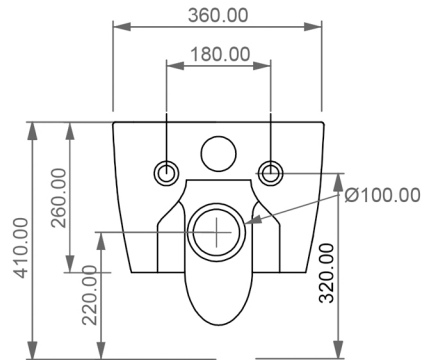

# COMFY RIM FREE WALL HUNG TOILET (17F)

WEIGHT 23KG  
DIMENSIONS IN MM

---

FRONT

LEFT

TOP

REAR

SECTION