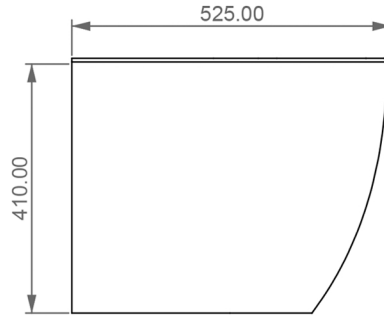

COMFY FREESTANDING TOILET (17D)

WEIGHT 28KG
DIMENSIONS IN MM

FRONT

LEFT

TOP

REAR

SECTION