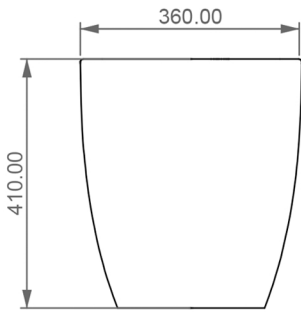

COMFY FREESTANDING TOILET (17D)

WEIGHT 28KG
DIMENSIONS IN MM

FRONT

LEFT

TOP

REAR

SECTION