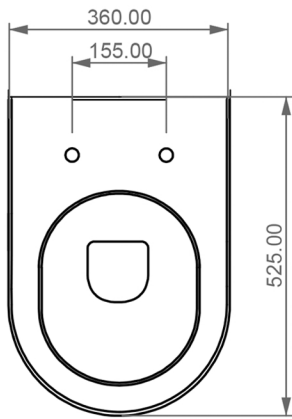

COMFY FREESTANDING TOILET (17D)

WEIGHT 28KG
DIMENSIONS IN MM

FRONT

LEFT

TOP

REAR

SECTION