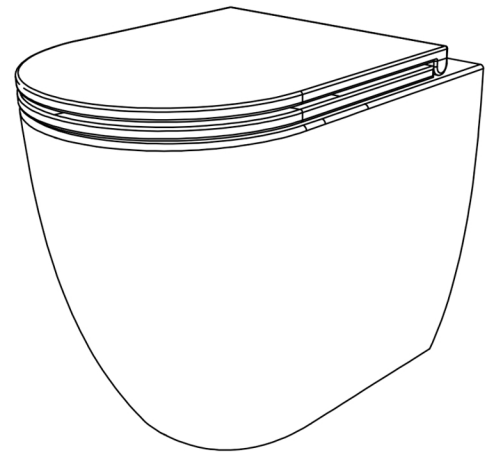

COMFY FREESTANDING TOILET (17D)

WEIGHT 28KG
DIMENSIONS IN MM

FRONT

LEFT

TOP

REAR

SECTION