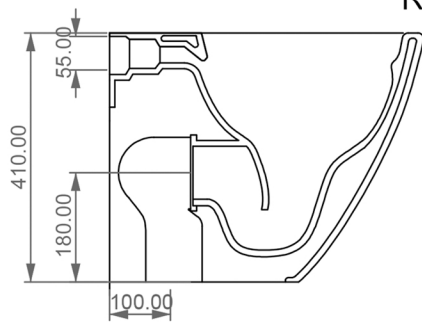

COMFY FREESTANDING TOILET (17D)

WEIGHT 28KG
DIMENSIONS IN MM

FRONT

LEFT

TOP

REAR

SECTION