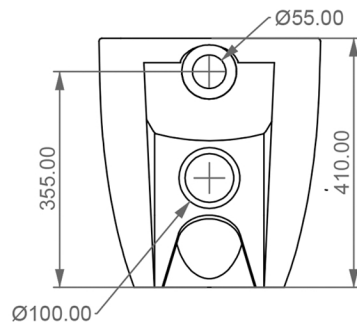

COMFY FREESTANDING TOILET (17D)

WEIGHT 28KG
DIMENSIONS IN MM

FRONT

LEFT

TOP

REAR

SECTION