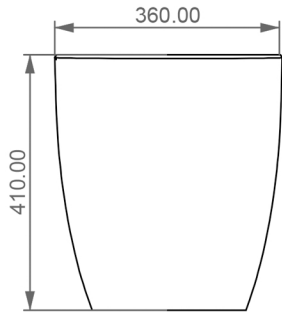

COMFY FREESTANDING BIDET (17E)

WEIGHT 25KG
DIMENSIONS IN MM

FRONT

LEFT

TOP

REAR

SECTION