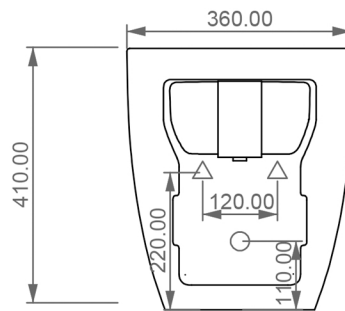

COMFY FREESTANDING BIDET (17E)

WEIGHT 25KG
DIMENSIONS IN MM

FRONT

LEFT

TOP

REAR

SECTION