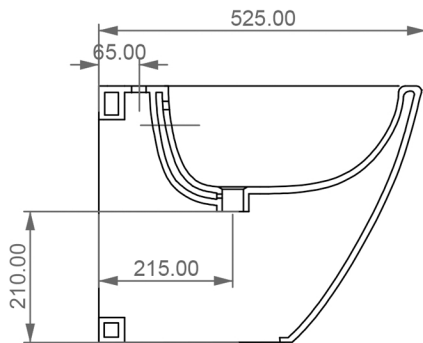

COMFY FREESTANDING BIDET (17E)

WEIGHT 25KG
DIMENSIONS IN MM

FRONT

LEFT

TOP

REAR

SECTION