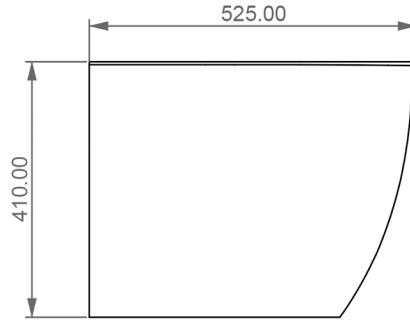

COMFY FREESTANDING BIDET (17E)

WEIGHT 25KG
DIMENSIONS IN MM

FRONT

LEFT

TOP

REAR

SECTION