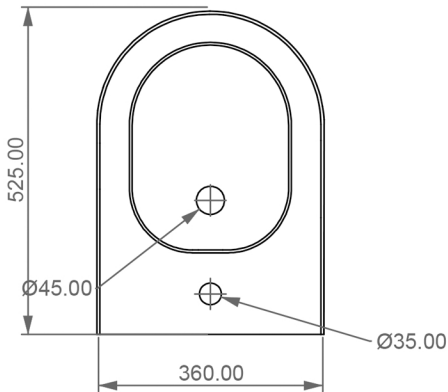

COMFY FREESTANDING BIDET (17E)

WEIGHT 25KG
DIMENSIONS IN MM

FRONT

LEFT

TOP

REAR

SECTION