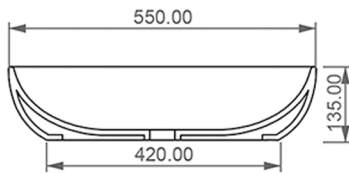

COMFY COUNTER TOP BASIN (17B)

WEIGHT 11.5KG
DIMENSIONS IN MM

FRONT

LEFT

SECTION

TOP