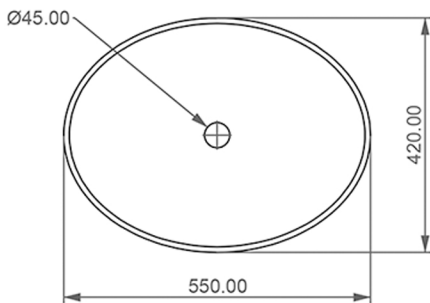

COMFY COUNTER TOP BASIN (17B)

WEIGHT 11.5KG
DIMENSIONS IN MM

FRONT

LEFT

SECTION

TOP