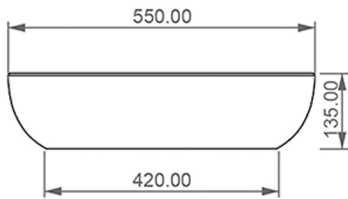

COMFY COUNTER TOP BASIN (17B)

WEIGHT 11.5KG
DIMENSIONS IN MM

FRONT

LEFT

SECTION

TOP