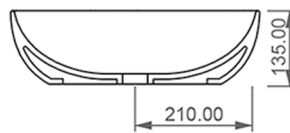

COMFY COUNTER TOP BASIN (17B)

WEIGHT 11.5KG
DIMENSIONS IN MM

FRONT

LEFT

SECTION

TOP