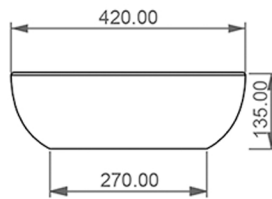

COMFY COUNTER TOP BASIN (17B)

WEIGHT 11.5KG
DIMENSIONS IN MM

FRONT

LEFT

SECTION

TOP