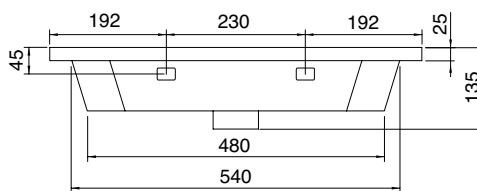

CHIC 61x47

61,5 x 47 Cm - 13,6 Kg - 2,5 L.

Wall-mounted washbasin, configured for single-hole tap set, on request, available with three holes or without holes for tap set

Dimension tolerance $\pm 5\%$

NOT GLAZED SIDE

CHIC Offset

82,5 x 47 Cm - 18,6 Kg - 3 L.

Wall-mounted washbasin, configured for single-hole tap set, on request, available with three holes or without holes for tap set

Dimension tolerance $\pm 5\%$

NOT GLAZED SIDE