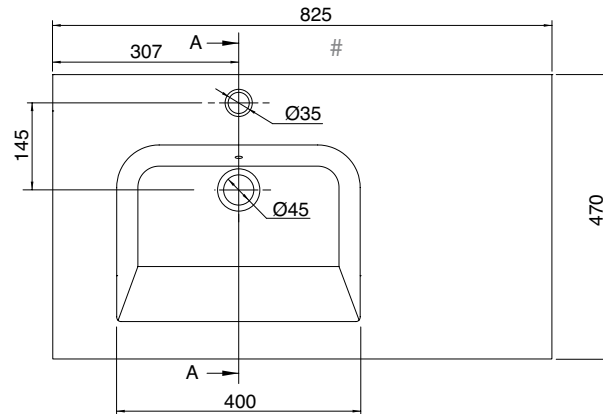

CHIC 61x47

61,5 x 47 Cm - 13,6 Kg - 2,5 L.

Wall-mounted washbasin, configured for single-hole tap set, on request, available with three holes or without holes for tap set

Dimension tolerance $\pm 5\%$

NOT GLAZED SIDE

CHIC Offset

82,5 x 47 Cm - 18,6 Kg - 3 L.

Wall-mounted washbasin, configured for single-hole tap set, on request, available with three holes or without holes for tap set

Dimension tolerance $\pm 5\%$

NOT GLAZED SIDE