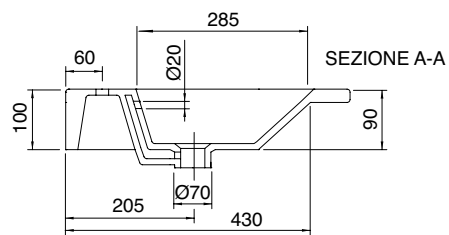

CHIC 61x47

61,5 x 47 Cm - 13,6 Kg - 2,5 L.

Wall-mounted washbasin, configured for single-hole tap set, on request, available with three holes or without holes for tap set

Dimension tolerance $\pm 5\%$

NOT GLAZED SIDE

CHIC Offset

82,5 x 47 Cm - 18,6 Kg - 3 L.

Wall-mounted washbasin, configured for single-hole tap set, on request, available with three holes or without holes for tap set

Dimension tolerance $\pm 5\%$

NOT GLAZED SIDE