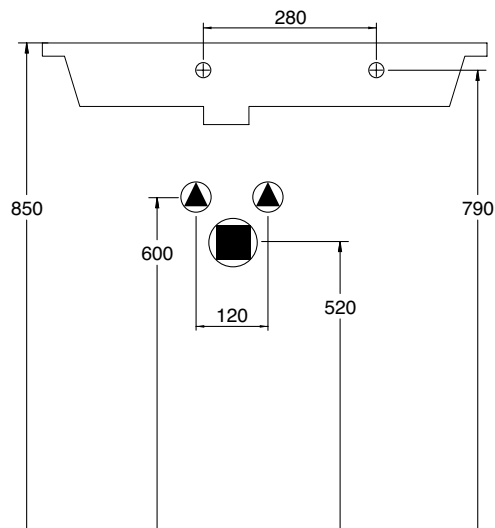

CHIC 61x47

61,5 x 47 Cm - 13,6 Kg - 2,5 L.

Wall-mounted washbasin, configured for single-hole tap set, on request, available with three holes or without holes for tap set

Dimension tolerance $\pm 5\%$

NOT GLAZED SIDE

CHIC Offset

82,5 x 47 Cm - 18,6 Kg - 3 L.

Wall-mounted washbasin, configured for single-hole tap set, on request, available with three holes or without holes for tap set

Dimension tolerance $\pm 5\%$

NOT GLAZED SIDE