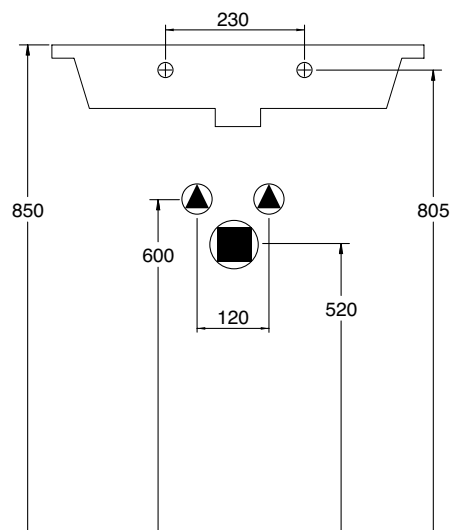

CHIC 61x47

61,5 x 47 Cm - 13,6 Kg - 2,5 L.

Wall-mounted washbasin, configured for single-hole tap set, on request, available with three holes or without holes for tap set

Dimension tolerance $\pm 5\%$

NOT GLAZED SIDE

CHIC Offset

82,5 x 47 Cm - 18,6 Kg - 3 L.

Wall-mounted washbasin, configured for single-hole tap set, on request, available with three holes or without holes for tap set

Dimension tolerance $\pm 5\%$

NOT GLAZED SIDE