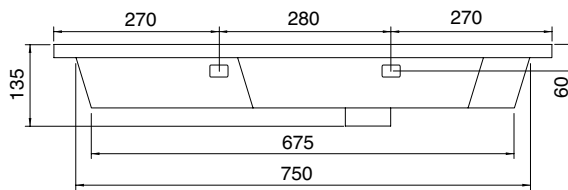

CHIC 61x47

61,5 x 47 Cm - 13,6 Kg - 2,5 L.

Wall-mounted washbasin, configured for single-hole tap set, on request, available with three holes or without holes for tap set

Dimension tolerance $\pm 5\%$

NOT GLAZED SIDE

CHIC Offset

82,5 x 47 Cm - 18,6 Kg - 3 L.

Wall-mounted washbasin, configured for single-hole tap set, on request, available with three holes or without holes for tap set

Dimension tolerance $\pm 5\%$

NOT GLAZED SIDE