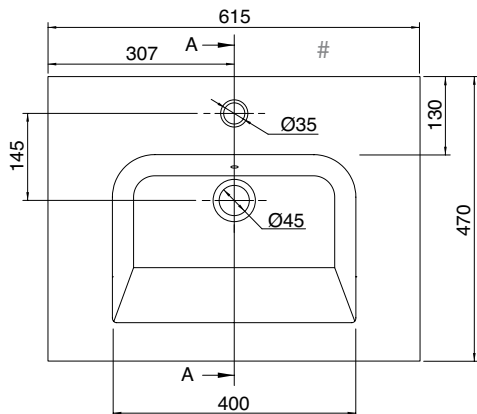

CHIC 61x47

61,5 x 47 Cm - 13,6 Kg - 2,5 L.

Wall-mounted washbasin, configured for single-hole tap set, on request, available with three holes or without holes for tap set

Dimension tolerance $\pm 5\%$

NOT GLAZED SIDE

CHIC Offset

82,5 x 47 Cm - 18,6 Kg - 3 L.

Wall-mounted washbasin, configured for single-hole tap set, on request, available with three holes or without holes for tap set

Dimension tolerance $\pm 5\%$

NOT GLAZED SIDE