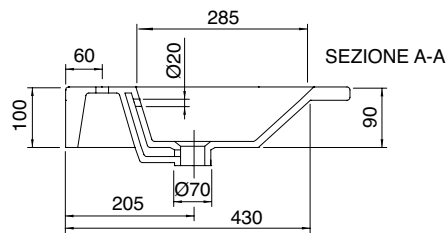

CHIC 61x47

61,5 x 47 Cm - 13,6 Kg - 2,5 L.

Wall-mounted washbasin, configured for single-hole tap set, on request, available with three holes or without holes for tap set

Dimension tolerance $\pm 5\%$

NOT GLAZED SIDE

CHIC Offset

82,5 x 47 Cm - 18,6 Kg - 3 L.

Wall-mounted washbasin, configured for single-hole tap set, on request, available with three holes or without holes for tap set

Dimension tolerance $\pm 5\%$

NOT GLAZED SIDE