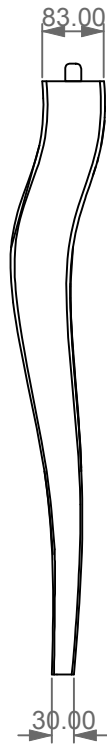

LIVINGHOUSE.CO.UK

TEL: 01722 415000

EMAIL: SALES@LIVINGHOUSE.CO.UK

FRONT

REAR

Consolle Baroque cm 105 da appoggio, sospesa o su gambe in ceramica monoforo (senza foro, tre fori su richiesta)
Countertop, wall-hung or on ceramic legs consolle Baroque cm 105 one hole (no hole, three holes on request).

TOP

LEFT

SECTION

Designation Consolle Baroque cm 105 da appoggio, o su gambe in ceramica sospesa monoforo (senza foro, tre fori su richiesta) Countertop, wall-hung or on ceramic legs consolle Baroque cm 105 one hole (no hole, three holes on request).	
Scale 1:10	This drawing including the respected data may neither be duplicated nor modified nor altered without the consent of GSG Ceramic Design. The use of the data/technical drawings take place at users own risk and under exclusion of any liability of GSG Ceramic Design.
cod. 160C	The dimensions are not binding; products are subject to changes. Measurement shown may be subjected to small variations or are indicative.

FRONT

LEFT

TOP

Coppia di gambe in ceramica per consolle Baroque cm 105
 Pair of ceramic legs for consolle Baroque cm 105

Designation Coppia di gambe in ceramica per consolle Baroque cm 105 Pair of ceramic legs for consolle Baroque cm 105	
Scale 1:10	This drawing including the respectedata may neither be duplicated nor modified nor altered without the consent of the manufacturters. The use of the data/technical drawings take place at users own risk and under exclusion of any liability of livinghouse ltd.
cod. 160C	The dimensions are not binding; products are subject to changes. Measurement shown may be subjected to small variations or are indicative.