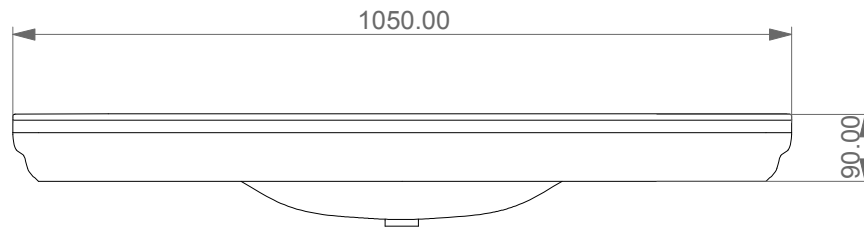

LIVINGHOUSE.CO.UK

TEL: 01722 415000

EMAIL: SALES@LIVINGHOUSE.CO.UK

FRONT

REAR

Consolle Baroque cm 105 da appoggio, sospesa o su gambe in ceramica monoforo (senza foro, tre fori su richiesta)
Countertop, wall-hung or on ceramic legs consolle Baroque cm 105 one hole (no hole, three holes on request).

TOP

LEFT

SECTION

Designation Consolle Baroque cm 105 da appoggio, o su gambe in ceramica sospesa monoforo (senza foro, tre fori su richiesta) Countertop, wall-hung or on ceramic legs consolle Baroque cm 105 one hole (no hole, three holes on request).	
Scale 1:10	This drawing including the respected data may neither be duplicated nor modified nor altered without the consent of GSG Ceramic Design. The use of the data/technical drawings take place at users own risk and under exclusion of any liability of GSG Ceramic Design.
cod. 160C	The dimensions are not binding; products are subject to changes. Measurement shown may be subjected to small variations or are indicative.

FRONT

LEFT

TOP

Coppia di gambe in ceramica per consolle Baroque cm 105
 Pair of ceramic legs for consolle Baroque cm 105

Designation Coppia di gambe in ceramica per consolle Baroque cm 105 Pair of ceramic legs for consolle Baroque cm 105	
Scale 1:10	This drawing including the respectedata may neither be duplicated nor modified nor altered without the consent of the manufacturters. The use of the data/technical drawings take place at users own risk and under exclusion of any liability of livinghouse ltd.
cod. 160C	The dimensions are not binding; products are subject to changes. Measurement shown may be subjected to small variations or are indicative.