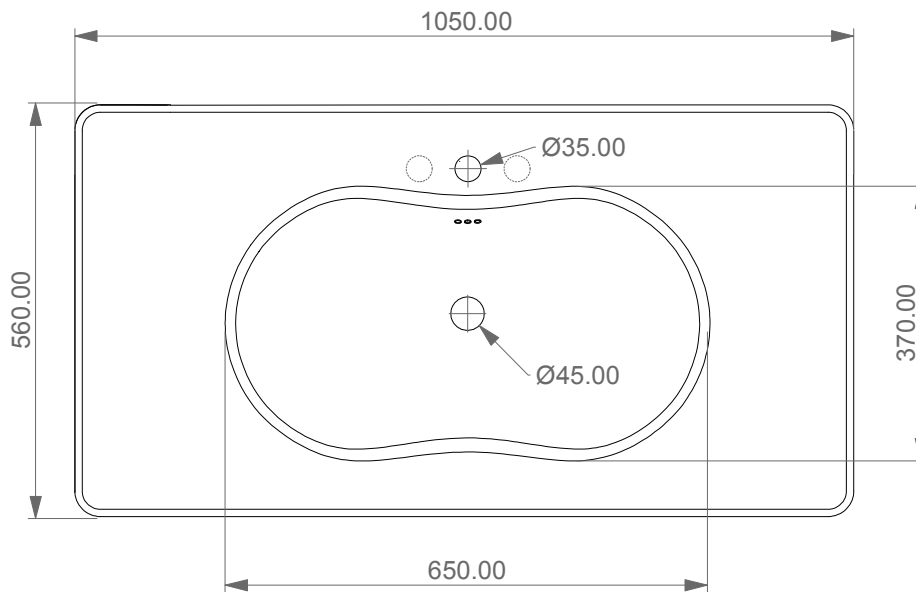

LIVINGHOUSE.CO.UK

TEL: 01722 415000

EMAIL: SALES@LIVINGHOUSE.CO.UK

FRONT

REAR

Consolle Baroque cm 105 da appoggio, sospesa o su gambe in ceramica monoforo (senza foro, tre fori su richiesta)
Countertop, wall-hung or on ceramic legs consolle Baroque cm 105 one hole (no hole, three holes on request).

TOP

LEFT

SECTION

Designation Consolle Baroque cm 105 da appoggio, o su gambe in ceramica sospesa monoforo (senza foro, tre fori su richiesta) Countertop, wall-hung or on ceramic legs consolle Baroque cm 105 one hole (no hole, three holes on request).	
Scale 1:10	This drawing including the respected data may neither be duplicated nor modified nor altered without the consent of GSG Ceramic Design. The use of the data/technical drawings take place at users own risk and under exclusion of any liability of GSG Ceramic Design.
cod. 160C	The dimensions are not binding; products are subject to changes. Measurement shown may be subjected to small variations or are indicative.

FRONT

LEFT

TOP

Coppia di gambe in ceramica per consolle Baroque cm 105
 Pair of ceramic legs for consolle Baroque cm 105

Designation Coppia di gambe in ceramica per consolle Baroque cm 105 Pair of ceramic legs for consolle Baroque cm 105	
Scale 1:10	This drawing including the respectedata may neither be duplicated nor modified nor altered without the consent of the manufacturters. The use of the data/technical drawings take place at users own risk and under exclusion of any liability of livinghouse ltd.
cod. 160C	The dimensions are not binding; products are subject to changes. Measurement shown may be subjected to small variations or are indicative.