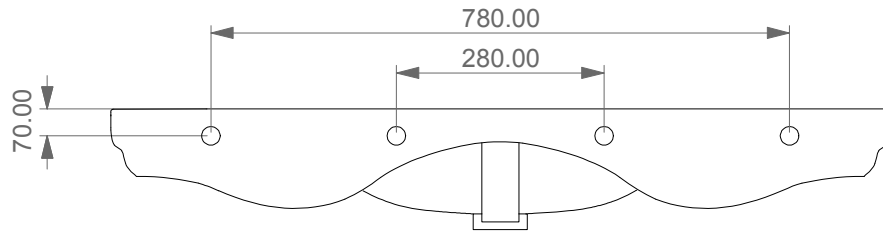

LIVINGHOUSE.CO.UK

TEL: 01722 415000

EMAIL: SALES@LIVINGHOUSE.CO.UK

FRONT

REAR

Consolle Baroque cm 105 da appoggio, sospesa o su gambe in ceramica monoforo (senza foro, tre fori su richiesta)
Countertop, wall-hung or on ceramic legs consolle Baroque cm 105 one hole (no hole, three holes on request).

TOP

LEFT

SECTION

Designation Consolle Baroque cm 105 da appoggio, o su gambe in ceramica sospesa monoforo (senza foro, tre fori su richiesta) Countertop, wall-hung or on ceramic legs consolle Baroque cm 105 one hole (no hole, three holes on request).	
Scale 1:10	This drawing including the respected data may neither be duplicated nor modified nor altered without the consent of GSG Ceramic Design. The use of the data/technical drawings take place at users own risk and under exclusion of any liability of GSG Ceramic Design.
cod. 160C	The dimensions are not binding; products are subject to changes. Measurement shown may be subjected to small variations or are indicative.

FRONT

LEFT

TOP

Coppia di gambe in ceramica per consolle Baroque cm 105
 Pair of ceramic legs for consolle Baroque cm 105

Designation Coppia di gambe in ceramica per consolle Baroque cm 105 Pair of ceramic legs for consolle Baroque cm 105	
Scale 1:10	This drawing including the respectedata may neither be duplicated nor modified nor altered without the consent of the manufacturters. The use of the data/technical drawings take place at users own risk and under exclusion of any liability of livinghouse ltd.
cod. 160C	The dimensions are not binding; products are subject to changes. Measurement shown may be subjected to small variations or are indicative.