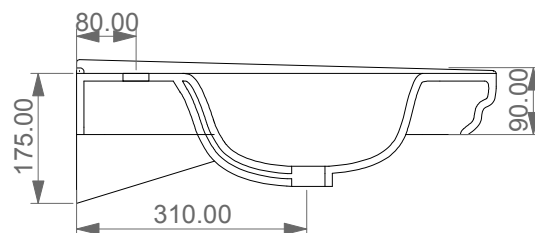

LIVINGHOUSE.CO.UK

TEL: 01722 415000

EMAIL: SALES@LIVINGHOUSE.CO.UK

FRONT

REAR

Consolle Baroque cm 105 da appoggio, sospesa o su gambe in ceramica monoforo (senza foro, tre fori su richiesta)
Countertop, wall-hung or on ceramic legs consolle Baroque cm 105 one hole (no hole, three holes on request).

TOP

LEFT

SECTION

Designation Consolle Baroque cm 105 da appoggio, o su gambe in ceramica sospesa monoforo (senza foro, tre fori su richiesta) Countertop, wall-hung or on ceramic legs consolle Baroque cm 105 one hole (no hole, three holes on request).	
Scale 1:10	This drawing including the respected data may neither be duplicated nor modified nor altered without the consent of GSG Ceramic Design. The use of the data/technical drawings take place at users own risk and under exclusion of any liability of GSG Ceramic Design.
cod. 160C	The dimensions are not binding; products are subject to changes. Measurement shown may be subjected to small variations or are indicative.

FRONT

LEFT

TOP

Coppia di gambe in ceramica per consolle Baroque cm 105
 Pair of ceramic legs for consolle Baroque cm 105

Designation Coppia di gambe in ceramica per consolle Baroque cm 105 Pair of ceramic legs for consolle Baroque cm 105	
Scale 1:10	This drawing including the respectedata may neither be duplicated nor modified nor altered without the consent of the manufacturters. The use of the data/technical drawings take place at users own risk and under exclusion of any liability of livinghouse ltd.
cod. 160C	The dimensions are not binding; products are subject to changes. Measurement shown may be subjected to small variations or are indicative.