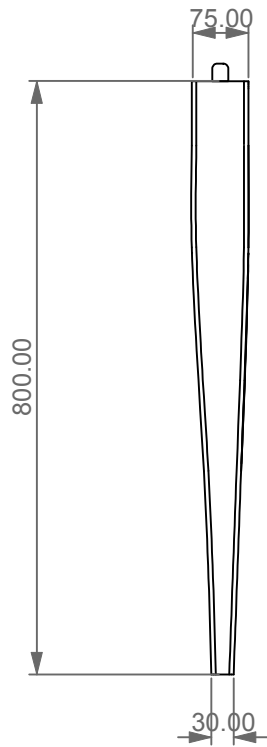

LIVINGHOUSE.CO.UK

TEL: 01722 415000

EMAIL: SALES@LIVINGHOUSE.CO.UK

FRONT

REAR

Consolle Baroque cm 105 da appoggio, sospesa o su gambe in ceramica monoforo (senza foro, tre fori su richiesta)
Countertop, wall-hung or on ceramic legs consolle Baroque cm 105 one hole (no hole, three holes on request).

TOP

LEFT

SECTION

Designation Consolle Baroque cm 105 da appoggio, o su gambe in ceramica sospesa monoforo (senza foro, tre fori su richiesta) Countertop, wall-hung or on ceramic legs consolle Baroque cm 105 one hole (no hole, three holes on request).	
Scale 1:10	This drawing including the respected data may neither be duplicated nor modified nor altered without the consent of GSG Ceramic Design. The use of the data/technical drawings take place at users own risk and under exclusion of any liability of GSG Ceramic Design.
cod. 160C	The dimensions are not binding; products are subject to changes. Measurement shown may be subjected to small variations or are indicative.

FRONT

LEFT

TOP

Coppia di gambe in ceramica per consolle Baroque cm 105
 Pair of ceramic legs for consolle Baroque cm 105

Designation Coppia di gambe in ceramica per consolle Baroque cm 105 Pair of ceramic legs for consolle Baroque cm 105	
Scale 1:10	This drawing including the respectedata may neither be duplicated nor modified nor altered without the consent of the manufacturters. The use of the data/technical drawings take place at users own risk and under exclusion of any liability of livinghouse ltd.
cod. 160C	The dimensions are not binding; products are subject to changes. Measurement shown may be subjected to small variations or are indicative.