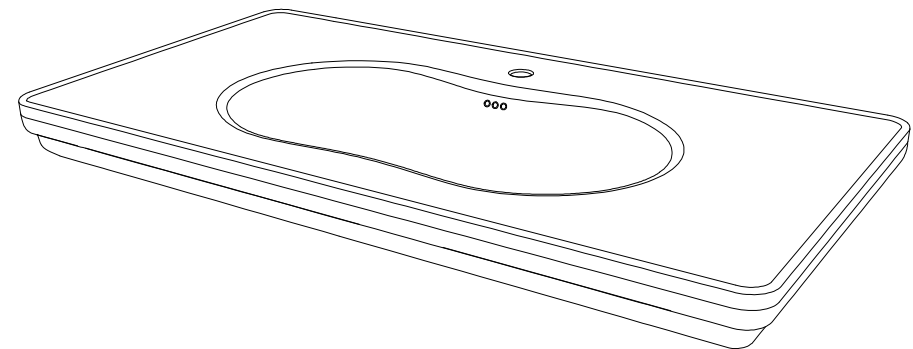

LIVINGHOUSE.CO.UK

TEL: 01722 415000

EMAIL: SALES@LIVINGHOUSE.CO.UK

FRONT

REAR

Consolle Baroque cm 105 da appoggio, sospesa o su gambe in ceramica monoforo (senza foro, tre fori su richiesta)
Countertop, wall-hung or on ceramic legs consolle Baroque cm 105 one hole (no hole, three holes on request).

TOP

LEFT

SECTION

Designation Consolle Baroque cm 105 da appoggio, o su gambe in ceramica sospesa monoforo (senza foro, tre fori su richiesta) Countertop, wall-hung or on ceramic legs consolle Baroque cm 105 one hole (no hole, three holes on request).	
Scale 1:10	This drawing including the respected data may neither be duplicated nor modified nor altered without the consent of GSG Ceramic Design. The use of the data/technical drawings take place at users own risk and under exclusion of any liability of GSG Ceramic Design.
cod. 160C	The dimensions are not binding; products are subject to changes. Measurement shown may be subjected to small variations or are indicative.

FRONT

LEFT

TOP

Coppia di gambe in ceramica per consolle Baroque cm 105
 Pair of ceramic legs for consolle Baroque cm 105

Designation Coppia di gambe in ceramica per consolle Baroque cm 105 Pair of ceramic legs for consolle Baroque cm 105	
Scale 1:10	This drawing including the respectedata may neither be duplicated nor modified nor altered without the consent of the manufacturters. The use of the data/technical drawings take place at users own risk and under exclusion of any liability of livinghouse ltd.
cod. 160C	The dimensions are not binding; products are subject to changes. Measurement shown may be subjected to small variations or are indicative.