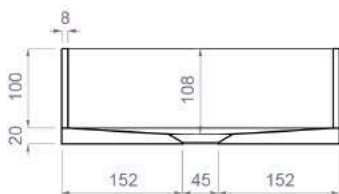

Swoon Contemporary Glass Trough Basin (65Y)
Small

Category: Countertop washbasin
Material: Resin / glass.
Overflow: No
Weight: Kg 5,50
Hole Ø: 45 mm

Description: Rectangular countertop washbasin.

Section B - B

Section A - A

Swoon Contemporary Glass Trough Basin (65Y)
Medium

Category: Countertop washbasin

Material: Resin / glass.

Overflow: No

Weight: Kg 7,00

Hole Ø: 45 mm

Description: Rectangular countertop washbasin.

Section B - B

Section A - A

Swoon Contemporary Glass Trough Basin (65Y)
Large

Category: Countertop washbasin

Material: Resin/ Glass.

Overflow: No

Weight: Kg 7,50

Hole Ø: 45 mm

Description: Rectangular countertop washbasin.

Section B - B

Section A - A

Swoon Contemporary Glass Trough Basin (65Y)
Extra Large

Category: Countertop washbasin
Material: Resin/ Glass.
Overflow: No
Weight: Kg 10,00
Hole Ø: 45 mm