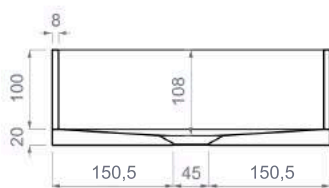

Section A - A

Swoon Contemporary Glass Trough Basin (65Y)
Medium

Category: Countertop washbasin

Material: Resin / glass.

Overflow: No

Weight: Kg 7,00

Hole Ø: 45 mm

Description: Rectangular countertop washbasin.

Section B - B

Section A - A

Swoon Contemporary Glass Trough Basin (65Y)
Large

Category: Countertop washbasin

Material: Resin/ Glass.

Overflow: No

Weight: Kg 7,50

Hole Ø: 45 mm

Description: Rectangular countertop washbasin.

Section B - B

Section A - A

Swoon Contemporary Glass Trough Basin (65Y)
Extra Large

Category: Countertop washbasin
Material: Resin/ Glass.
Overflow: No
Weight: Kg 10,00
Hole Ø: 45 mm

Description: Rectangular countertop washbasin.

Section B - B

Section A - A