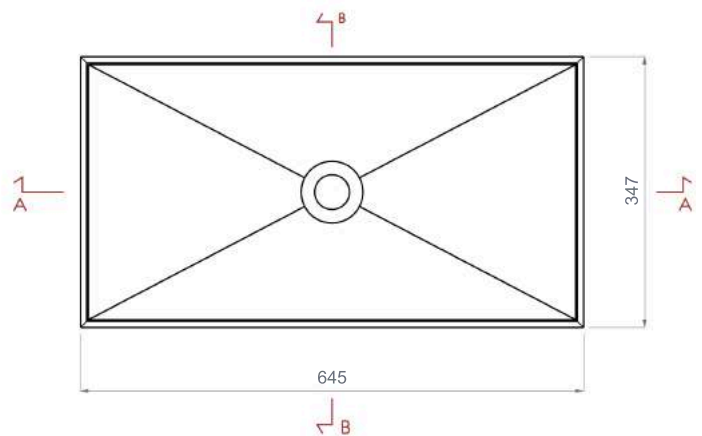

Section A - A

Swoon Contemporary Glass Trough Basin (65Y)
Medium

Category: Countertop washbasin

Material: Resin / glass.

Overflow: No

Weight: Kg 7,00

Hole Ø: 45 mm

Description: Rectangular countertop washbasin.

Section B - B

Section A - A

Swoon Contemporary Glass Trough Basin (65Y)
Large

Category: Countertop washbasin

Material: Resin/ Glass.

Overflow: No

Weight: Kg 7,50

Hole Ø: 45 mm

Description: Rectangular countertop washbasin.

Section B - B

Section A - A

Swoon Contemporary Glass Trough Basin (65Y)
Extra Large

Category: Countertop washbasin
Material: Resin/ Glass.
Overflow: No
Weight: Kg 10,00
Hole Ø: 45 mm

Description: Rectangular countertop washbasin.

Section B - B

Section A - A