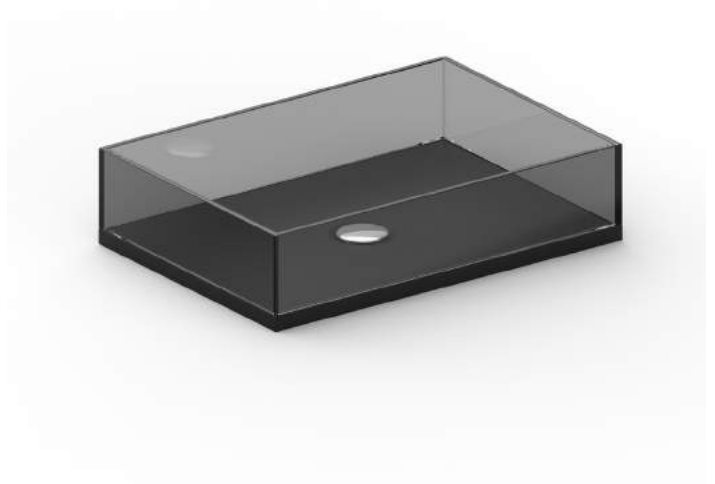

Swoon Contemporary Glass Trough Basin (65Y)
Small

Category: Countertop washbasin
Material: Resin / glass.
Overflow: No
Weight: Kg 5,50
Hole Ø: 45 mm

Description: Rectangular countertop washbasin.

Section B - B

Section A - A

Swoon Contemporary Glass Trough Basin (65Y)
Medium

Category: Countertop washbasin

Material: Resin / glass.

Overflow: No

Weight: Kg 7,00

Hole Ø: 45 mm

Description: Rectangular countertop washbasin.

Section B - B

Section A - A

Swoon Contemporary Glass Trough Basin (65Y)
Large

Category: Countertop washbasin

Material: Resin/ Glass.

Overflow: No

Weight: Kg 7,50

Hole Ø: 45 mm

Description: Rectangular countertop washbasin.

Section B - B

Section A - A

Swoon Contemporary Glass Trough Basin (65Y)
Extra Large

Category: Countertop washbasin
Material: Resin/ Glass.
Overflow: No
Weight: Kg 10,00
Hole Ø: 45 mm