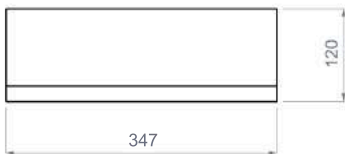

Description: Rectangular countertop washbasin.

Section B - B

Section A - A

Swoon Contemporary Glass Trough Basin (65Y)
Extra Large

Category: Countertop washbasin
Material: Resin/ Glass.
Overflow: No
Weight: Kg 10,00
Hole Ø: 45 mm

Description: Rectangular countertop washbasin.

Section B - B

Section A - A