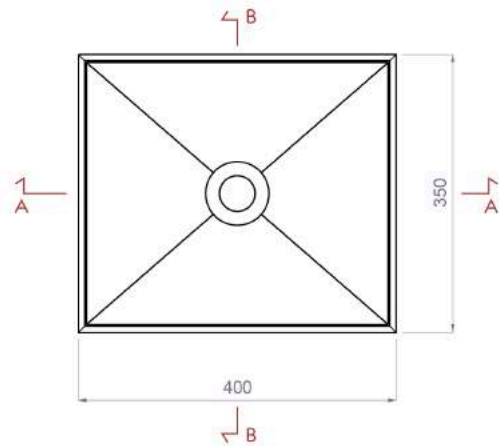

Swoon Contemporary Glass Trough Basin (65Y)
Small

Category: Countertop washbasin
Material: Resin / glass.
Overflow: No
Weight: Kg 5,50
Hole Ø: 45 mm

Description: Rectangular countertop washbasin.

Section B - B

Section A - A

Swoon Contemporary Glass Trough Basin (65Y)
Medium

Category: Countertop washbasin

Material: Resin / glass.

Overflow: No

Weight: Kg 7,00

Hole Ø: 45 mm

Description: Rectangular countertop washbasin.

Description: Rectangular countertop washbasin.

Section B - B

Section A - A

Swoon Contemporary Glass Trough Basin (65Y)
Extra Large

Category: Countertop washbasin
Material: Resin/ Glass.
Overflow: No
Weight: Kg 10,00
Hole Ø: 45 mm

Description: Rectangular countertop washbasin.

Section B - B

Section A - A