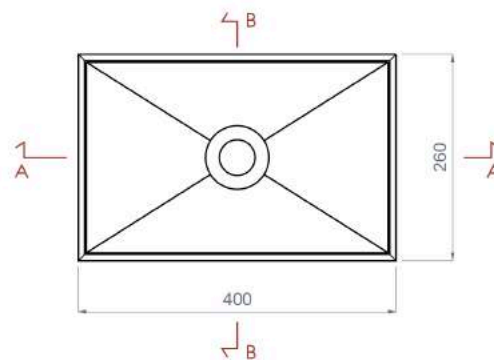

Swoon Contemporary Glass Trough Basin (65Y)
Small

Category: Countertop washbasin
Material: Resin / glass.
Overflow: No
Weight: Kg 5,50
Hole Ø: 45 mm

Description: Rectangular countertop washbasin.

Section B - B

Section A - A

Swoon Contemporary Glass Trough Basin (65Y)
Medium

Category: Countertop washbasin

Material: Resin / glass.

Overflow: No

Weight: Kg 7,00

Hole Ø: 45 mm

Description: Rectangular countertop washbasin.

Description: Rectangular countertop washbasin.

Section B - B

Section A - A

Swoon Contemporary Glass Trough Basin (65Y)
Extra Large

Category: Countertop washbasin
Material: Resin/ Glass.
Overflow: No
Weight: Kg 10,00
Hole Ø: 45 mm

Description: Rectangular countertop washbasin.

Section B - B

Section A - A