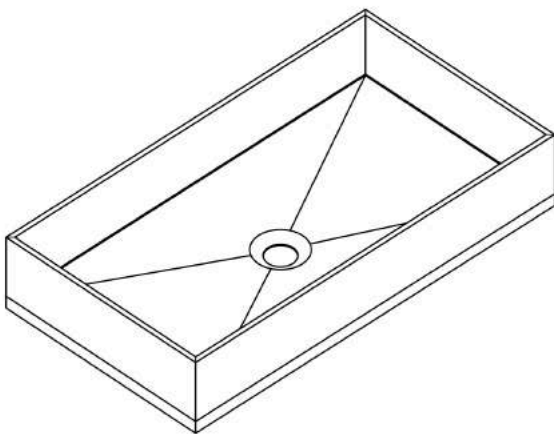

Section A - A

Swoon Contemporary Glass Trough Basin (65Y)
Medium

Category: Countertop washbasin

Material: Resin / glass.

Overflow: No

Weight: Kg 7,00

Hole Ø: 45 mm

Description: Rectangular countertop washbasin.

Section B - B

Section A - A

Swoon Contemporary Glass Trough Basin (65Y)
Large

Category: Countertop washbasin

Material: Resin/ Glass.

Overflow: No

Weight: Kg 7,50

Hole Ø: 45 mm

Description: Rectangular countertop washbasin.

Section B - B

Section A - A

Swoon Contemporary Glass Trough Basin (65Y)
Extra Large

Category: Countertop washbasin
Material: Resin/ Glass.
Overflow: No
Weight: Kg 10,00
Hole Ø: 45 mm

Description: Rectangular countertop washbasin.

Section B - B

Section A - A