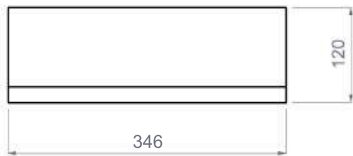

Section A - A

Swoon Contemporary Glass Trough Basin (65Y)
Medium

Category: Countertop washbasin

Material: Resin / glass.

Overflow: No

Weight: Kg 7,00

Hole Ø: 45 mm

Description: Rectangular countertop washbasin.

Section B - B

Section A - A

Swoon Contemporary Glass Trough Basin (65Y)
Large

Category: Countertop washbasin

Material: Resin/ Glass.

Overflow: No

Weight: Kg 7,50

Hole Ø: 45 mm

Description: Rectangular countertop washbasin.

Section B - B

Section A - A

Swoon Contemporary Glass Trough Basin (65Y)
Extra Large

Category: Countertop washbasin
Material: Resin/ Glass.
Overflow: No
Weight: Kg 10,00
Hole Ø: 45 mm

Description: Rectangular countertop washbasin.

Section B - B

Section A - A