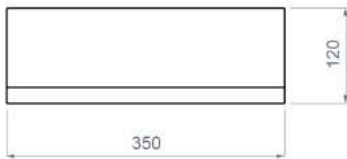

Swoon Contemporary Glass Trough Basin (65Y)
Small

Category: Countertop washbasin
Material: Resin / glass.
Overflow: No
Weight: Kg 5,50
Hole Ø: 45 mm

Description: Rectangular countertop washbasin.

Section B - B

Section A - A

Swoon Contemporary Glass Trough Basin (65Y)
Medium

Category: Countertop washbasin

Material: Resin / glass.

Overflow: No

Weight: Kg 7,00

Hole Ø: 45 mm

Description: Rectangular countertop washbasin.

Section B - B

Section A - A

Swoon Contemporary Glass Trough Basin (65Y)
Large

Category: Countertop washbasin

Material: Resin/ Glass.

Overflow: No

Weight: Kg 7,50

Hole Ø: 45 mm

Description: Rectangular countertop washbasin.

Section B - B

Section A - A