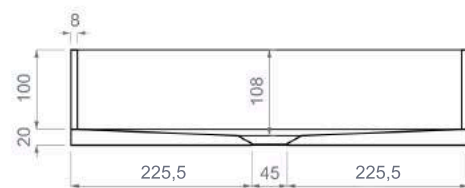

Section A - A

Swoon Contemporary Glass Trough Basin (65Y)
Medium

Category: Countertop washbasin

Material: Resin / glass.

Overflow: No

Weight: Kg 7,00

Hole Ø: 45 mm

Description: Rectangular countertop washbasin.

Section B - B

Section A - A

Swoon Contemporary Glass Trough Basin (65Y)
Large

Category: Countertop washbasin

Material: Resin/ Glass.

Overflow: No

Weight: Kg 7,50

Hole Ø: 45 mm

Description: Rectangular countertop washbasin.

Section B - B

Section A - A

Swoon Contemporary Glass Trough Basin (65Y)
Extra Large

Category: Countertop washbasin
Material: Resin/ Glass.
Overflow: No
Weight: Kg 10,00
Hole Ø: 45 mm

Description: Rectangular countertop washbasin.

Section B - B

Section A - A