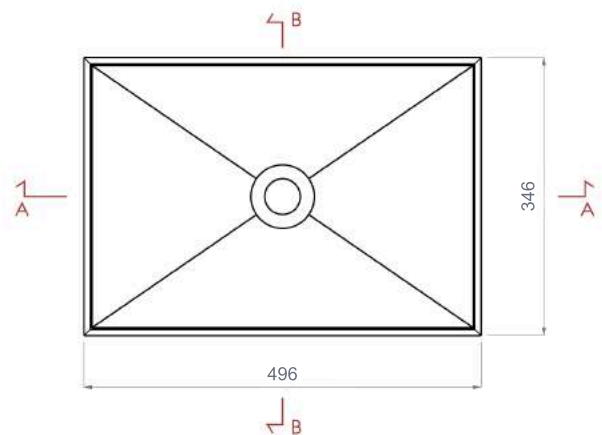

Section A - A

Swoon Contemporary Glass Trough Basin (65Y)
Medium

Category: Countertop washbasin

Material: Resin / glass.

Overflow: No

Weight: Kg 7,00

Hole Ø: 45 mm

Description: Rectangular countertop washbasin.

Section B - B

Section A - A

Swoon Contemporary Glass Trough Basin (65Y)
Large

Category: Countertop washbasin

Material: Resin/ Glass.

Overflow: No

Weight: Kg 7,50

Hole Ø: 45 mm

Description: Rectangular countertop washbasin.

Section B - B

Section A - A

Swoon Contemporary Glass Trough Basin (65Y)
Extra Large

Category: Countertop washbasin
Material: Resin/ Glass.
Overflow: No
Weight: Kg 10,00
Hole Ø: 45 mm

Description: Rectangular countertop washbasin.

Section B - B

Section A - A