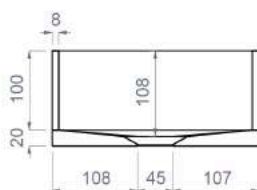

Swoon Contemporary Glass Trough Basin (65Y)
Small

Category: Countertop washbasin
Material: Resin / glass.
Overflow: No
Weight: Kg 5,50
Hole Ø: 45 mm

Description: Rectangular countertop washbasin.

Section B - B

Section A - A

Swoon Contemporary Glass Trough Basin (65Y)
Medium

Category: Countertop washbasin

Material: Resin / glass.

Overflow: No

Weight: Kg 7,00

Hole Ø: 45 mm

Description: Rectangular countertop washbasin.

Description: Rectangular countertop washbasin.

Section B - B

Section A - A

Swoon Contemporary Glass Trough Basin (65Y)
Extra Large

Category: Countertop washbasin
Material: Resin/ Glass.
Overflow: No
Weight: Kg 10,00
Hole Ø: 45 mm

Description: Rectangular countertop washbasin.

Section B - B

Section A - A