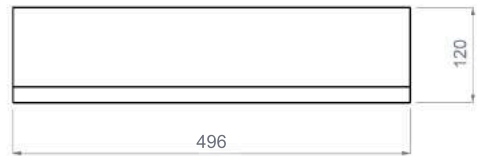

Section A - A

Swoon Contemporary Glass Trough Basin (65Y)
Medium

Category: Countertop washbasin

Material: Resin / glass.

Overflow: No

Weight: Kg 7,00

Hole Ø: 45 mm

Description: Rectangular countertop washbasin.

Section B - B

Section A - A

Swoon Contemporary Glass Trough Basin (65Y)
Large

Category: Countertop washbasin

Material: Resin/ Glass.

Overflow: No

Weight: Kg 7,50

Hole Ø: 45 mm

Description: Rectangular countertop washbasin.

Section B - B

Section A - A

Swoon Contemporary Glass Trough Basin (65Y)
Extra Large

Category: Countertop washbasin
Material: Resin/ Glass.
Overflow: No
Weight: Kg 10,00
Hole Ø: 45 mm

Description: Rectangular countertop washbasin.

Section B - B

Section A - A