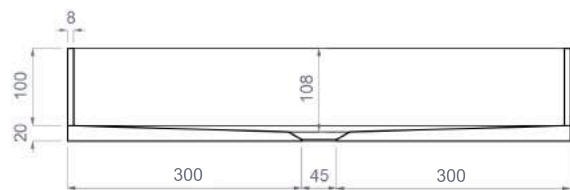

Section A - A

Swoon Contemporary Glass Trough Basin (65Y)
Medium

Category: Countertop washbasin

Material: Resin / glass.

Overflow: No

Weight: Kg 7,00

Hole Ø: 45 mm

Description: Rectangular countertop washbasin.

Section B - B

Section A - A

Swoon Contemporary Glass Trough Basin (65Y)
Large

Category: Countertop washbasin

Material: Resin/ Glass.

Overflow: No

Weight: Kg 7,50

Hole Ø: 45 mm

Description: Rectangular countertop washbasin.

Section B - B

Section A - A

Swoon Contemporary Glass Trough Basin (65Y)
Extra Large

Category: Countertop washbasin
Material: Resin/ Glass.
Overflow: No
Weight: Kg 10,00
Hole Ø: 45 mm

Description: Rectangular countertop washbasin.

Section B - B

Section A - A