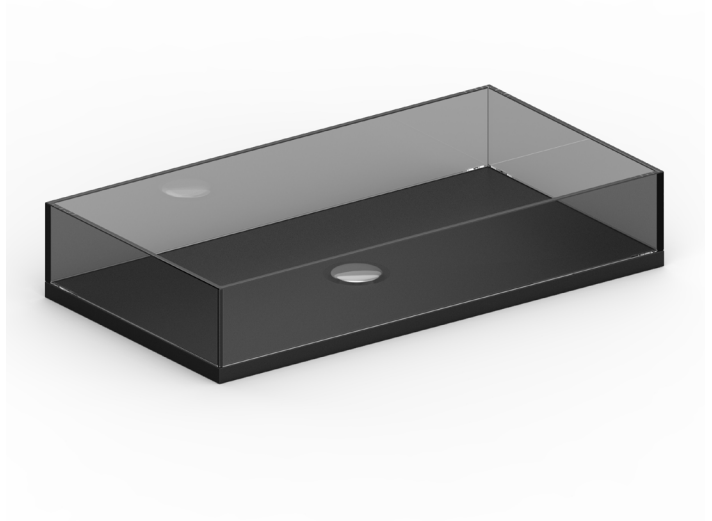

Swoon Contemporary Glass Trough Basin (65Y)
Extra Large

Category: Countertop washbasin
Material: Resin/ Glass.
Overflow: No
Weight: Kg 10,00
Hole Ø: 45 mm

Description: Rectangular countertop washbasin.

Section B - B