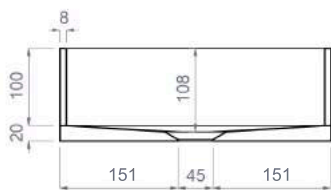

Section A - A

Swoon Contemporary Glass Trough Basin (65Y)
Medium

Category: Countertop washbasin

Material: Resin / glass.

Overflow: No

Weight: Kg 7,00

Hole Ø: 45 mm

Description: Rectangular countertop washbasin.

Section B - B

Section A - A

Swoon Contemporary Glass Trough Basin (65Y)
Large

Category: Countertop washbasin

Material: Resin/ Glass.

Overflow: No

Weight: Kg 7,50

Hole Ø: 45 mm

Description: Rectangular countertop washbasin.

Section B - B

Section A - A

Swoon Contemporary Glass Trough Basin (65Y)
Extra Large

Category: Countertop washbasin
Material: Resin/ Glass.
Overflow: No
Weight: Kg 10,00
Hole Ø: 45 mm

Description: Rectangular countertop washbasin.

Section B - B

Section A - A