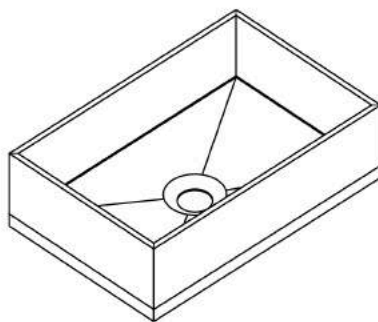

Swoon Contemporary Glass Trough Basin (65Y)
Small

Category: Countertop washbasin
Material: Resin / glass.
Overflow: No
Weight: Kg 5,50
Hole Ø: 45 mm

Description: Rectangular countertop washbasin.

Section B - B

Section A - A

Swoon Contemporary Glass Trough Basin (65Y)
Medium

Category: Countertop washbasin

Material: Resin / glass.

Overflow: No

Weight: Kg 7,00

Hole Ø: 45 mm

Description: Rectangular countertop washbasin.

Description: Rectangular countertop washbasin.

Section B - B

Section A - A

Swoon Contemporary Glass Trough Basin (65Y)
Extra Large

Category: Countertop washbasin
Material: Resin/ Glass.
Overflow: No
Weight: Kg 10,00
Hole Ø: 45 mm

Description: Rectangular countertop washbasin.

Section B - B

Section A - A