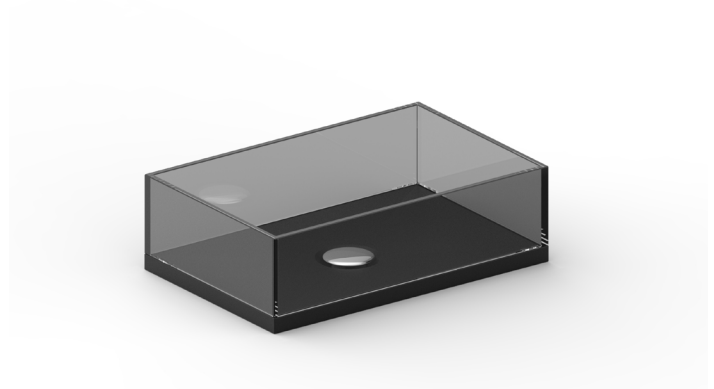

Swoon Contemporary Glass Trough Basin (65Y)
Small

Category: Countertop washbasin
Material: Resin / glass.
Overflow: No
Weight: Kg 5,50
Hole Ø: 45 mm

Description: Rectangular countertop washbasin.

Section B - B

Section A - A

Swoon Contemporary Glass Trough Basin (65Y)
Medium

Category: Countertop washbasin

Material: Resin / glass.

Overflow: No

Weight: Kg 7,00

Hole Ø: 45 mm

Description: Rectangular countertop washbasin.

Section B - B

Section A - A

Swoon Contemporary Glass Trough Basin (65Y)
Large

Category: Countertop washbasin

Material: Resin/ Glass.

Overflow: No

Weight: Kg 7,50

Hole Ø: 45 mm

Description: Rectangular countertop washbasin.

Section B - B

Section A - A

Swoon Contemporary Glass Trough Basin (65Y)
Extra Large

Category: Countertop washbasin
Material: Resin/ Glass.
Overflow: No
Weight: Kg 10,00
Hole Ø: 45 mm