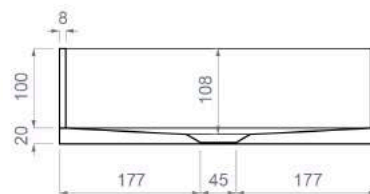

Swoon Contemporary Glass Trough Basin (65Y)
Small

Category: Countertop washbasin
Material: Resin / glass.
Overflow: No
Weight: Kg 5,50
Hole Ø: 45 mm

Description: Rectangular countertop washbasin.

Section B - B

Section A - A

Swoon Contemporary Glass Trough Basin (65Y)
Medium

Category: Countertop washbasin

Material: Resin / glass.

Overflow: No

Weight: Kg 7,00

Hole Ø: 45 mm

Description: Rectangular countertop washbasin.

Section B - B

Section A - A

Swoon Contemporary Glass Trough Basin (65Y)
Large

Category: Countertop washbasin

Material: Resin/ Glass.

Overflow: No

Weight: Kg 7,50

Hole Ø: 45 mm

Description: Rectangular countertop washbasin.

Section B - B

Section A - A

Swoon Contemporary Glass Trough Basin (65Y)
Extra Large

Category: Countertop washbasin
Material: Resin/ Glass.
Overflow: No
Weight: Kg 10,00
Hole Ø: 45 mm