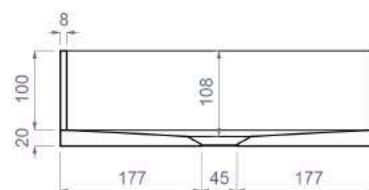

Swoon Contemporary Glass Trough Basin (65Y)
Small

Category: Countertop washbasin
Material: Resin / glass.
Overflow: No
Weight: Kg 5,50
Hole Ø: 45 mm

Description: Rectangular countertop washbasin.

Section B - B

Section A - A

Swoon Contemporary Glass Trough Basin (65Y)
Medium

Category: Countertop washbasin

Material: Resin / glass.

Overflow: No

Weight: Kg 7,00

Hole Ø: 45 mm

Description: Rectangular countertop washbasin.

Description: Rectangular countertop washbasin.

Section B - B

Section A - A

Swoon Contemporary Glass Trough Basin (65Y)
Extra Large

Category: Countertop washbasin
Material: Resin/ Glass.
Overflow: No
Weight: Kg 10,00
Hole Ø: 45 mm

Description: Rectangular countertop washbasin.

Section B - B

Section A - A