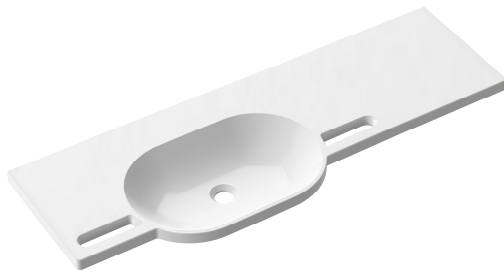

Product data sheet

Washbasin, made to measure

Washbasin, made to measure

- made of mineral composite with non-porous surface, alpine white
- with shelf surround and oval basin, variable length
- integrated gripping feature, can be used as a towel holder
- without overflow
- for wall-mounted fittings
- wheelchair accessible
- weight capacity to EN 14688
- Basic length: 850 mm, extendable to a total length of up to 2800 mm, 415 mm deep
- wash trough depth 90 mm
- for hanger bolt fixing
- supplied with necessary supports
- CE marking according to Construction Products Regulation No. 305/2011
- fulfils the ÖNORM B1600/1601 requirements for small basins

Dimensions in mm

Mineral composite

Alpine white