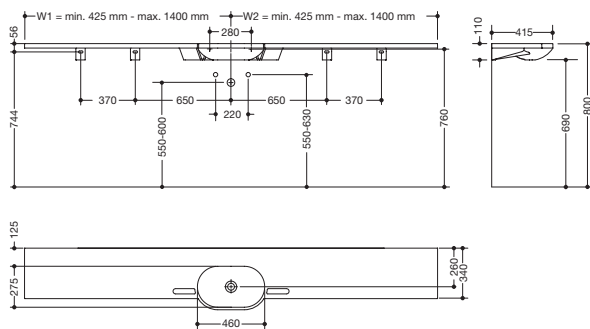

Product data sheet

Washbasin, made to measure

Washbasin, made to measure

- made of mineral composite with non-porous surface, alpine white
- with shelf surround and oval basin, variable length
- integrated gripping feature, can be used as a towel holder
- without overflow
- for wall-mounted fittings
- wheelchair accessible
- weight capacity to EN 14688
- Basic length: 850 mm, extendable to a total length of up to 2800 mm, 415 mm deep
- wash trough depth 90 mm
- for hanger bolt fixing
- supplied with necessary supports
- CE marking according to Construction Products Regulation No. 305/2011
- fulfils the ÖNORM B1600/1601 requirements for small basins

Dimensions in mm

Mineral composite

Alpine white