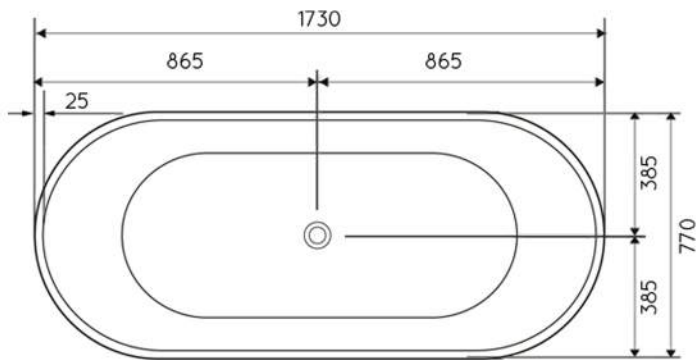

### TOP VIEW

### GENERAL INFO

LENGTH	1730MM
WIDTH	770MM
HEIGHT	610MM
INTERNAL DEPTH	485MM
WEIGHT	125KG
OVERFLOW	No
WATER CAPACITY	118 LITRES*
COLOUR	WHITE GLOSS**

\* CAPACITY AT 200MM DEPTH

\*\* OTHER COLOURS AND FINISHES AVAILABLE TO SPECIAL ORDER

### SIDE VIEW

### WATER CAPACITY