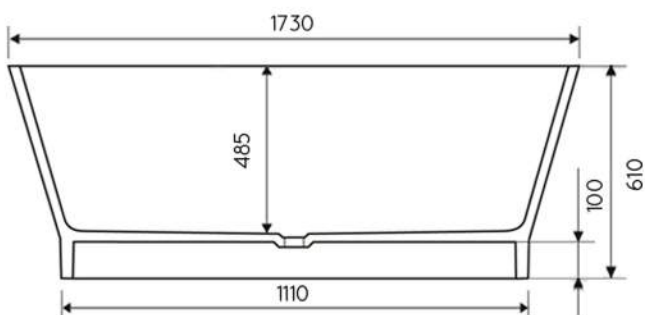

### TOP VIEW

### GENERAL INFO

LENGTH	1730MM
WIDTH	770MM
HEIGHT	610MM
INTERNAL DEPTH	485MM
WEIGHT	125KG
OVERFLOW	No
WATER CAPACITY	118 LITRES*
COLOUR	WHITE GLOSS**

\* CAPACITY AT 200MM DEPTH

\*\* OTHER COLOURS AND FINISHES AVAILABLE TO SPECIAL ORDER

### SIDE VIEW

### WATER CAPACITY