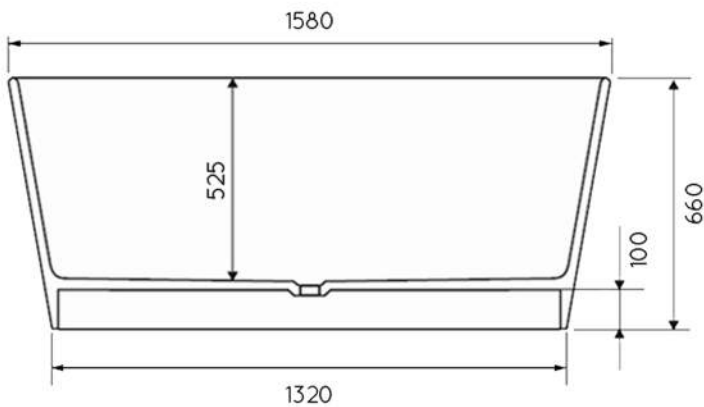

TULIP BATH

TOP VIEW

GENERAL INFO

LENGTH	1580MM
WIDTH	700MM
HEIGHT	660MM
INTERNAL DEPTH	525MM
WEIGHT	124KG
OVERFLOW	No
WATER CAPACITY	119 LITRES*
COLOUR	WHITE GLOSS**

* CAPACITY AT 200MM DEPTH

** OTHER COLOURS AND FINISHES AVAILABLE TO SPECIAL ORDER

SIDE VIEW

WATER CAPACITY