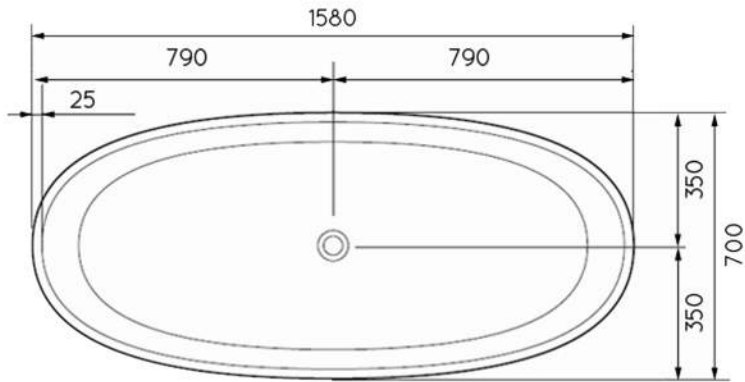

TULIP BATH

TOP VIEW

GENERAL INFO

LENGTH	1580MM
WIDTH	700MM
HEIGHT	660MM
INTERNAL DEPTH	525MM
WEIGHT	124KG
OVERFLOW	No
WATER CAPACITY	119 LITRES*
COLOUR	WHITE GLOSS**

* CAPACITY AT 200MM DEPTH

** OTHER COLOURS AND FINISHES AVAILABLE TO SPECIAL ORDER

SIDE VIEW

WATER CAPACITY