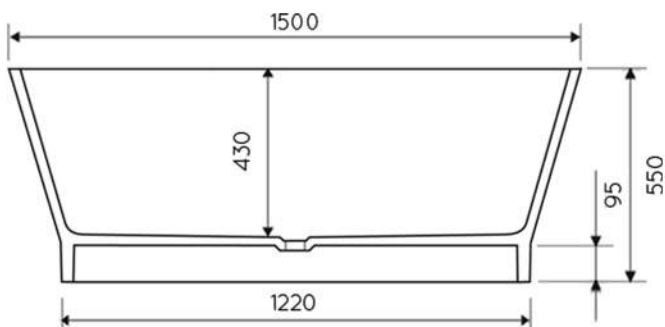

### TOP VIEW

### GENERAL INFO

LENGTH	1500MM
WIDTH	680MM
HEIGHT	550MM
INTERNAL DEPTH	430MM
WEIGHT	100KG
OVERFLOW	No
WATER CAPACITY	109 LITRES*
COLOUR	WHITE GLOSS**

\* CAPACITY AT 200MM DEPTH

\*\* OTHER COLOURS AND FINISHES AVAILABLE TO SPECIAL ORDER

### SIDE VIEW

### WATER CAPACITY