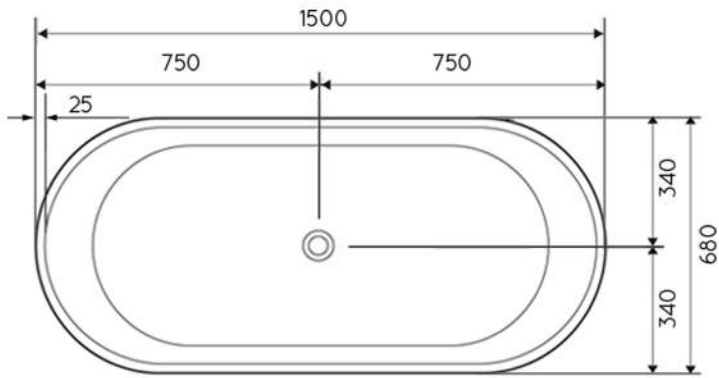

## SMALL MINI BATH

### TOP VIEW

### GENERAL INFO

LENGTH	1500MM
WIDTH	680MM
HEIGHT	550MM
INTERNAL DEPTH	430MM
WEIGHT	100KG
OVERFLOW	No
WATER CAPACITY	109 LITRES*
COLOUR	WHITE GLOSS**

\* CAPACITY AT 200MM DEPTH

\*\* OTHER COLOURS AND FINISHES AVAILABLE TO SPECIAL ORDER

### WATER CAPACITY