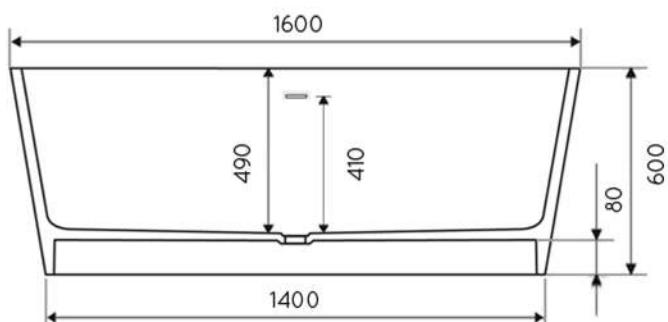

POLAR BATH

TOP VIEW

GENERAL INFO

LENGTH	1600MM
WIDTH	750MM
HEIGHT	600MM
INTERNAL DEPTH	490MM
WEIGHT	130KG
OVERFLOW	Yes
WATER CAPACITY	123 LITRES*
COLOUR	WHITE GLOSS**

* CAPACITY AT 200MM DEPTH
 ** OTHER COLOURS AND FINISHES AVAILABLE TO SPECIAL ORDER

SIDE VIEW

WATER CAPACITY