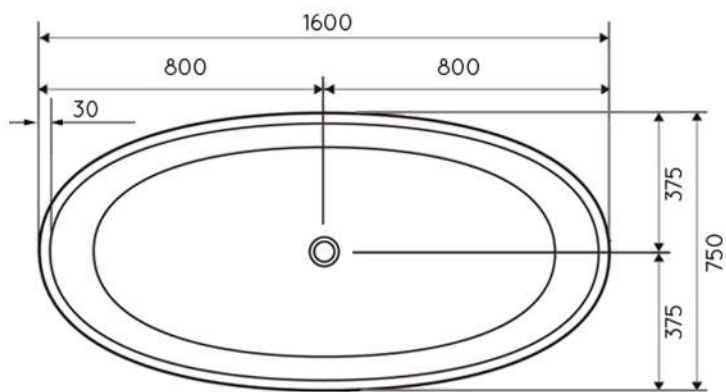

POLAR BATH

TOP VIEW

GENERAL INFO

LENGTH	1600MM
WIDTH	750MM
HEIGHT	600MM
INTERNAL DEPTH	490MM
WEIGHT	130KG
OVERFLOW	Yes
WATER CAPACITY	123 LITRES*
COLOUR	WHITE GLOSS**

* CAPACITY AT 200MM DEPTH
 ** OTHER COLOURS AND FINISHES AVAILABLE TO SPECIAL ORDER

SIDE VIEW

WATER CAPACITY