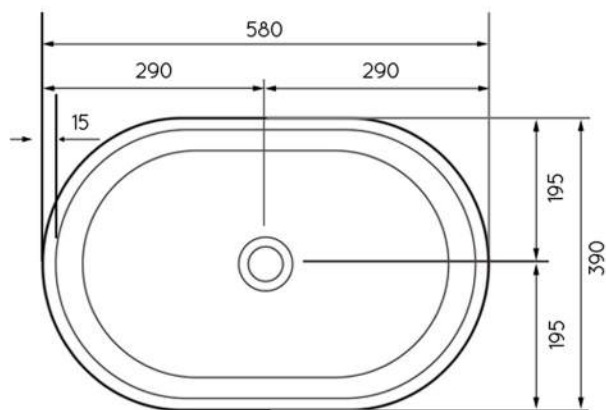

OSCAR BASIN

TOP VIEW

SIDE VIEW

GENERAL INFO

LENGTH	580MM
WIDTH	390MM
HEIGHT	145MM
INTERNAL DEPTH	120MM
WEIGHT	9KG
OVERFLOW	Yes
WATER CAPACITY	12 LITRES*
COLOUR	WHITE GLOSS**

* CAPACITY AT OVERFLOW HEIGHT

** OTHER COLOURS AND FINISHES AVAILABLE TO SPECIAL ORDER

WATER CAPACITY