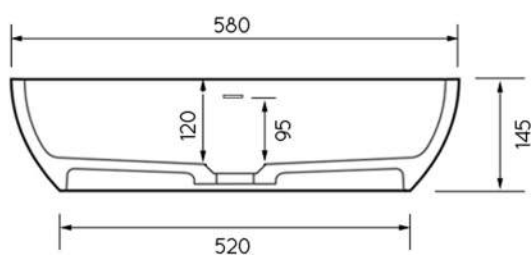

OSCAR BASIN

TOP VIEW

SIDE VIEW

GENERAL INFO

LENGTH	580MM
WIDTH	390MM
HEIGHT	145MM
INTERNAL DEPTH	120MM
WEIGHT	9KG
OVERFLOW	Yes
WATER CAPACITY	12 LITRES*
COLOUR	WHITE GLOSS**

* CAPACITY AT OVERFLOW HEIGHT

** OTHER COLOURS AND FINISHES AVAILABLE TO SPECIAL ORDER

WATER CAPACITY