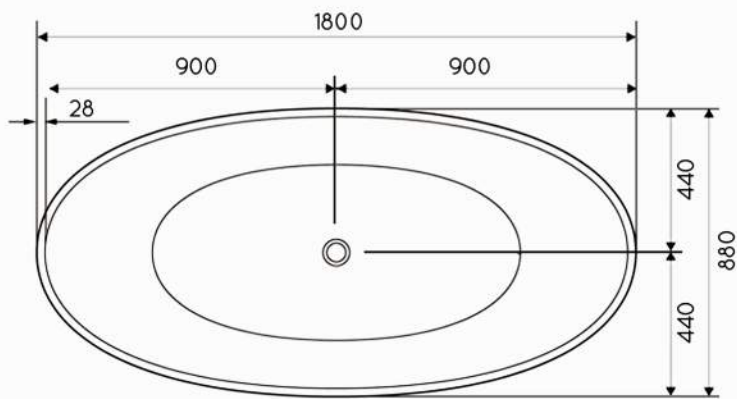

LUNA BATH

TOP VIEW

GENERAL INFO

LENGTH	1800MM
WIDTH	880MM
HEIGHT	640MM
INTERNAL DEPTH	460MM
WEIGHT	118KG
OVERFLOW	No
WATER CAPACITY	127 LITRES*
COLOUR	WHITE GLOSS**

* CAPACITY AT 200MM DEPTH

** OTHER COLOURS AND FINISHES AVAILABLE TO SPECIAL ORDER

SIDE VIEW

WATER CAPACITY