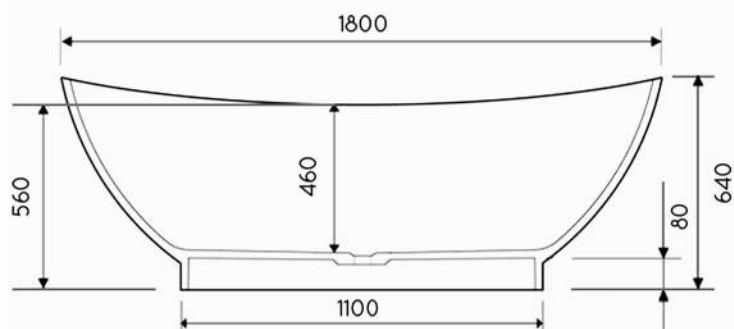

LUNA BATH

TOP VIEW

GENERAL INFO

LENGTH	1800MM
WIDTH	880MM
HEIGHT	640MM
INTERNAL DEPTH	460MM
WEIGHT	118KG
OVERFLOW	No
WATER CAPACITY	127 LITRES*
COLOUR	WHITE GLOSS**

* CAPACITY AT 200MM DEPTH

** OTHER COLOURS AND FINISHES AVAILABLE TO SPECIAL ORDER

SIDE VIEW

WATER CAPACITY