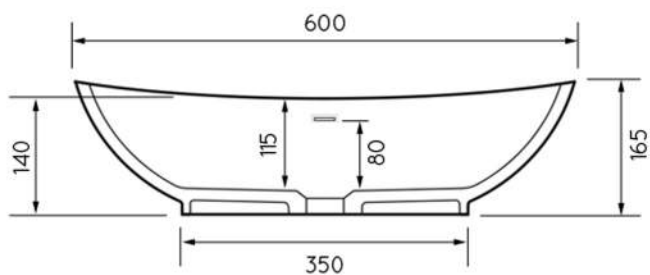

LUNA BASIN

TOP VIEW

SIDE VIEW

GENERAL INFO

LENGTH	600MM
WIDTH	350MM
HEIGHT	165MM
INTERNAL DEPTH	115MM
WEIGHT	8KG
OVERFLOW	Yes
WATER CAPACITY	9 LITRES*
COLOUR	WHITE GLOSS**

\* CAPACITY AT OVERFLOW HEIGHT

\*\* OTHER COLOURS AND FINISHES AVAILABLE TO SPECIAL ORDER

WATER CAPACITY