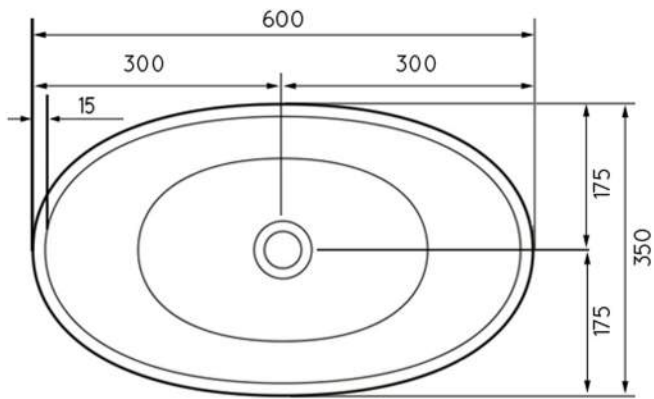

LUNA BASIN

TOP VIEW

SIDE VIEW

GENERAL INFO

LENGTH	600MM
WIDTH	350MM
HEIGHT	165MM
INTERNAL DEPTH	115MM
WEIGHT	8KG
OVERFLOW	Yes
WATER CAPACITY	9 LITRES*
COLOUR	WHITE GLOSS**

\* CAPACITY AT OVERFLOW HEIGHT

\*\* OTHER COLOURS AND FINISHES AVAILABLE TO SPECIAL ORDER

WATER CAPACITY