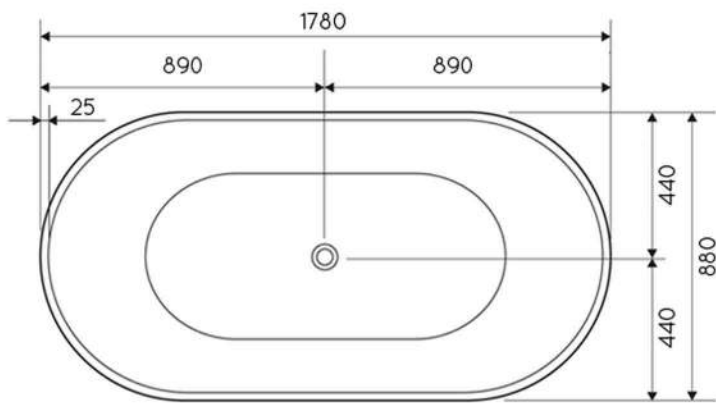

### TOP VIEW

### GENERAL INFO

|                |               |
|----------------|---------------|
| LENGTH         | 1780MM        |
| WIDTH          | 880MM         |
| HEIGHT         | 520MM         |
| INTERNAL DEPTH | 420MM         |
| WEIGHT         | 149KG         |
| OVERFLOW       | Yes           |
| WATER CAPACITY | 135 LITRES*   |
| COLOUR         | WHITE GLOSS** |

\* CAPACITY AT 200MM DEPTH

\*\* OTHER COLOURS AND FINISHES AVAILABLE TO SPECIAL ORDER

### WATER CAPACITY