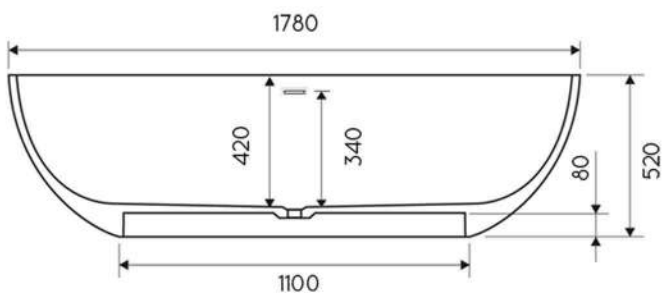

KLOODO BATH

TOP VIEW

GENERAL INFO

LENGTH	1780MM
WIDTH	880MM
HEIGHT	520MM
INTERNAL DEPTH	420MM
WEIGHT	149KG
OVERFLOW	Yes
WATER CAPACITY	135 LITRES*
COLOUR	WHITE GLOSS**

* CAPACITY AT 200MM DEPTH

** OTHER COLOURS AND FINISHES AVAILABLE TO SPECIAL ORDER

SIDE VIEW

WATER CAPACITY