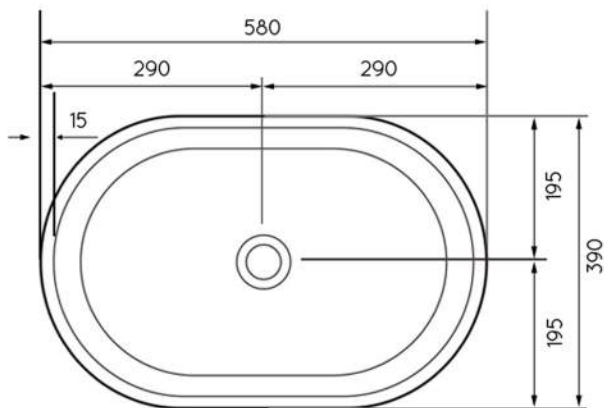

### TOP VIEW

### SIDE VIEW

### GENERAL INFO

LENGTH	580MM
WIDTH	390MM
HEIGHT	145MM
INTERNAL DEPTH	120MM
WEIGHT	9KG
OVERFLOW	Yes
WATER CAPACITY	12 LITRES*
COLOUR	WHITE GLOSS**

\* CAPACITY AT OVERFLOW HEIGHT

\*\* OTHER COLOURS AND FINISHES AVAILABLE TO SPECIAL ORDER

### WATER CAPACITY