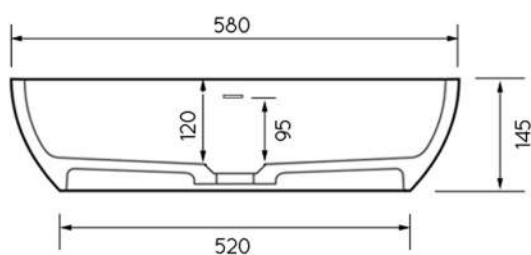

### TOP VIEW

### SIDE VIEW

### GENERAL INFO

LENGTH	580MM
WIDTH	390MM
HEIGHT	145MM
INTERNAL DEPTH	120MM
WEIGHT	9KG
OVERFLOW	Yes
WATER CAPACITY	12 LITRES*
COLOUR	WHITE GLOSS**

\* CAPACITY AT OVERFLOW HEIGHT

\*\* OTHER COLOURS AND FINISHES AVAILABLE TO SPECIAL ORDER

### WATER CAPACITY