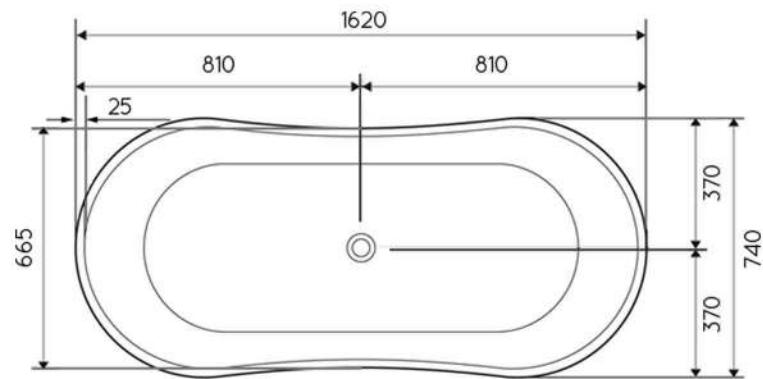

DOVE BATH

TOP VIEW

GENERAL INFO

LENGTH	1620MM
WIDTH	740MM
HEIGHT	560MM
INTERNAL DEPTH	435MM
WEIGHT	130KG
OVERFLOW	No
WATER CAPACITY	108 LITRES*
COLOUR	WHITE GLOSS**

* CAPACITY AT 200MM DEPTH
 ** OTHER COLOURS AND FINISHES AVAILABLE TO SPECIAL ORDER

SIDE VIEW

WATER CAPACITY