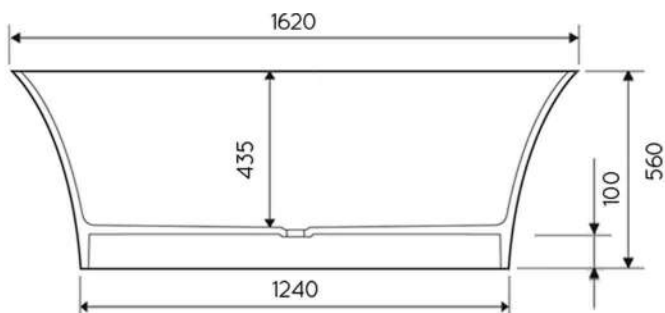

DOVE BATH

TOP VIEW

GENERAL INFO

LENGTH	1620MM
WIDTH	740MM
HEIGHT	560MM
INTERNAL DEPTH	435MM
WEIGHT	130KG
OVERFLOW	No
WATER CAPACITY	108 LITRES*
COLOUR	WHITE GLOSS**

* CAPACITY AT 200MM DEPTH
 ** OTHER COLOURS AND FINISHES AVAILABLE TO SPECIAL ORDER

SIDE VIEW

WATER CAPACITY