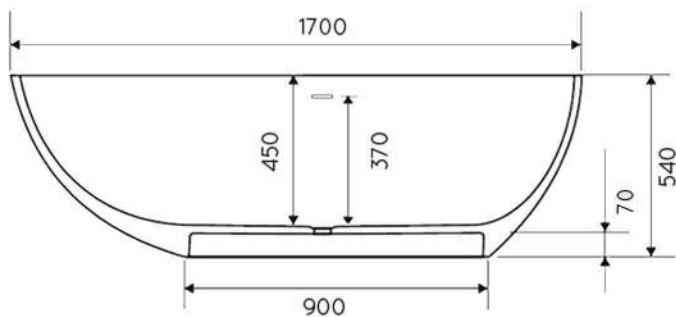

CLEO BATH

TOP VIEW

GENERAL INFO

| | |
|----------------|---------------|
| LENGTH | 1700MM |
| WIDTH | 880MM |
| HEIGHT | 540MM |
| INTERNAL DEPTH | 450MM |
| WEIGHT | 126KG |
| OVERFLOW | Yes |
| WATER CAPACITY | 134 LITRES* |
| COLOUR | WHITE GLOSS** |

* CAPACITY AT 200MM DEPTH

** OTHER COLOURS AND FINISHES AVAILABLE TO SPECIAL ORDER

SIDE VIEW

WATER CAPACITY