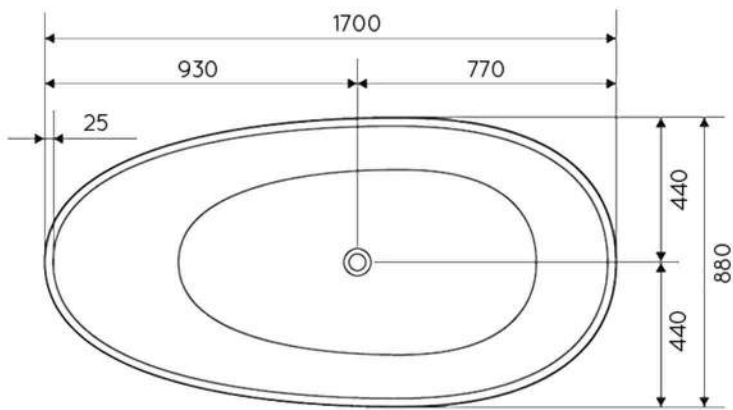

CLEO BATH

TOP VIEW

GENERAL INFO

| | |
|----------------|---------------|
| LENGTH | 1700MM |
| WIDTH | 880MM |
| HEIGHT | 540MM |
| INTERNAL DEPTH | 450MM |
| WEIGHT | 126KG |
| OVERFLOW | Yes |
| WATER CAPACITY | 134 LITRES* |
| COLOUR | WHITE GLOSS** |

* CAPACITY AT 200MM DEPTH

** OTHER COLOURS AND FINISHES AVAILABLE TO SPECIAL ORDER

SIDE VIEW

WATER CAPACITY