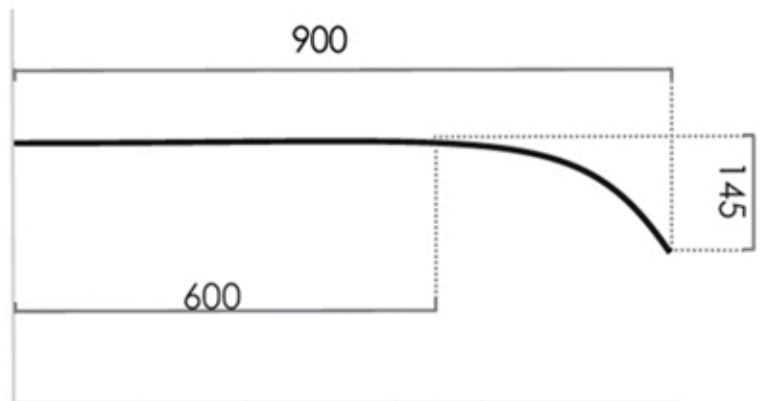

curved sail

the curved sail

This high quality curved shower screen is manufactured in market leading 10mm toughened safety glass, which is the thickest curved glass on the UK market.

This sleek shower screen is a completely frameless and is supplied with a chrome stabilising bar (if required), making this a very solid shower partition.

Each Curved Sail shower screen is supplied in "Crystal Clear" low iron glass as standard, which is far superior to standard safety glass.

Ideal for a true wet room applications.

** High quality "Crystal Clear" low iron glass.*

** Lifetime guarantee.*

** Suitable for wetroom installation.*

** Thickest 10mm glass on the market.*

** Thickest curved glass on the market.*

** Crystal clear low iron glass as standard.*

** Shower partition is 900mm wide and 2000mm high.*