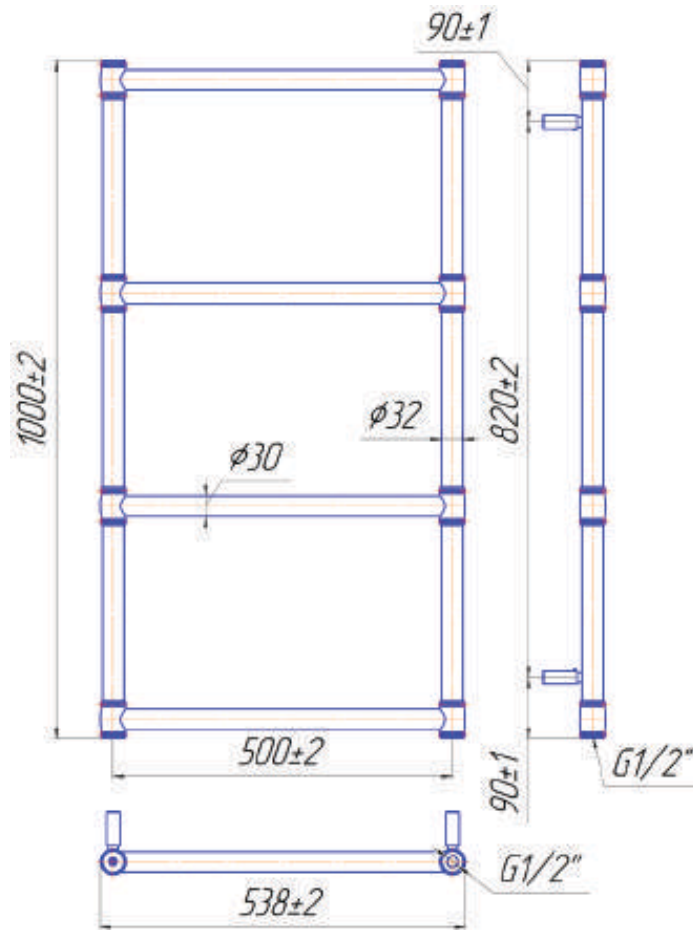

NOUVEAU CLASSIC HEATED TOWEL RAIL

LIVINGHOUSE.CO.UK

TEL: 01722 415000

EMAIL: SALES@LIVINGHOUSE.CO.UK

	Quantity	Height mm	Width mm	Depth mm	Weight kg	Heat output		Heater W
						BTU	WATTS 75/55/20	
1000x538/500	4	1000	538	500	5,1	399	117	120