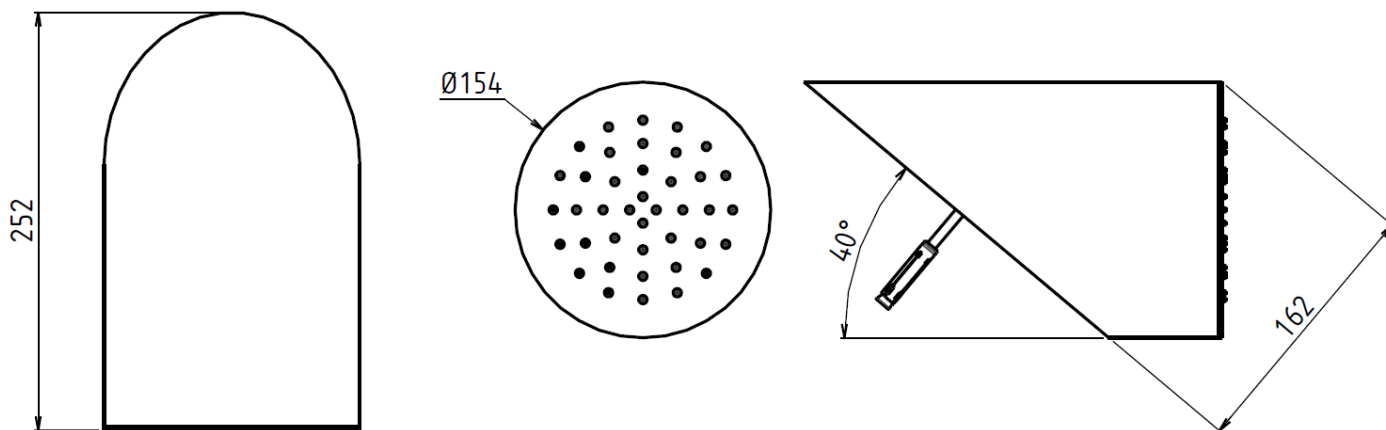

Apex Wall Mounted Shower Head (75N)

TECHNICAL DATA SHEET

TECHNICAL DRAWING

PHOTO

COLLECTION: Apex wall-mounted shower heads

CODE: 75N,

DESCRIPTION: Apex reclined wall-mount shower head cylindric version

QUANTITY OF NOZZLES	NOZZLES COLOUR	FLOW LIMITER
40	NEUTRAL	12 L/MIN'

MAINTENANCE TIPS:

FOLLOW THE ATTACHED INSTRUCTIONS

PRODUCT PACKAGING

- Transparent PLT bag, brown box, wall fixing kit, supply hose with G1/2 connection, standard label.

WEIGHT SINGLE BOX: Kg 2.3

DIMENSIONS SINGLE BOX: 175X175XH285 mm