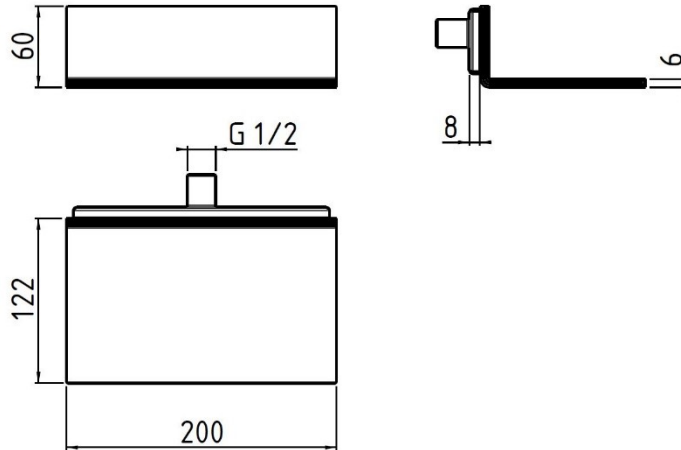

# L'Eau Waterfall Shower Head (37HL)

### PHOTO

COLLECTION: Waterfall spouts  
**CODE: ART.37HL**

DESCRIPTION: Wall-mount L-shaped waterfall spout

QUANTITY OF NOZZLES	NOZZLES COLOUR	FLOW LIMITER
N/A	N/A	N/A

MAINTENANCE TIPS:  
 FOLLOW THE ATTACHED INSTRUCTIONS

### PRODUCT PACKAGING

- Transparent PLT bag, air bubble bag, brown box, 1/2 "wall attachment.

WEIGHT SINGLE BOX: Kg 1.3

DIMENSIONS SINGLE BOX: 230X216X60H mm

MODULE STP REV. OF 28/01/2021

The reported data cannot be considered binding. Livinghouse reserves the right to make technical and aesthetic changes without prior notice