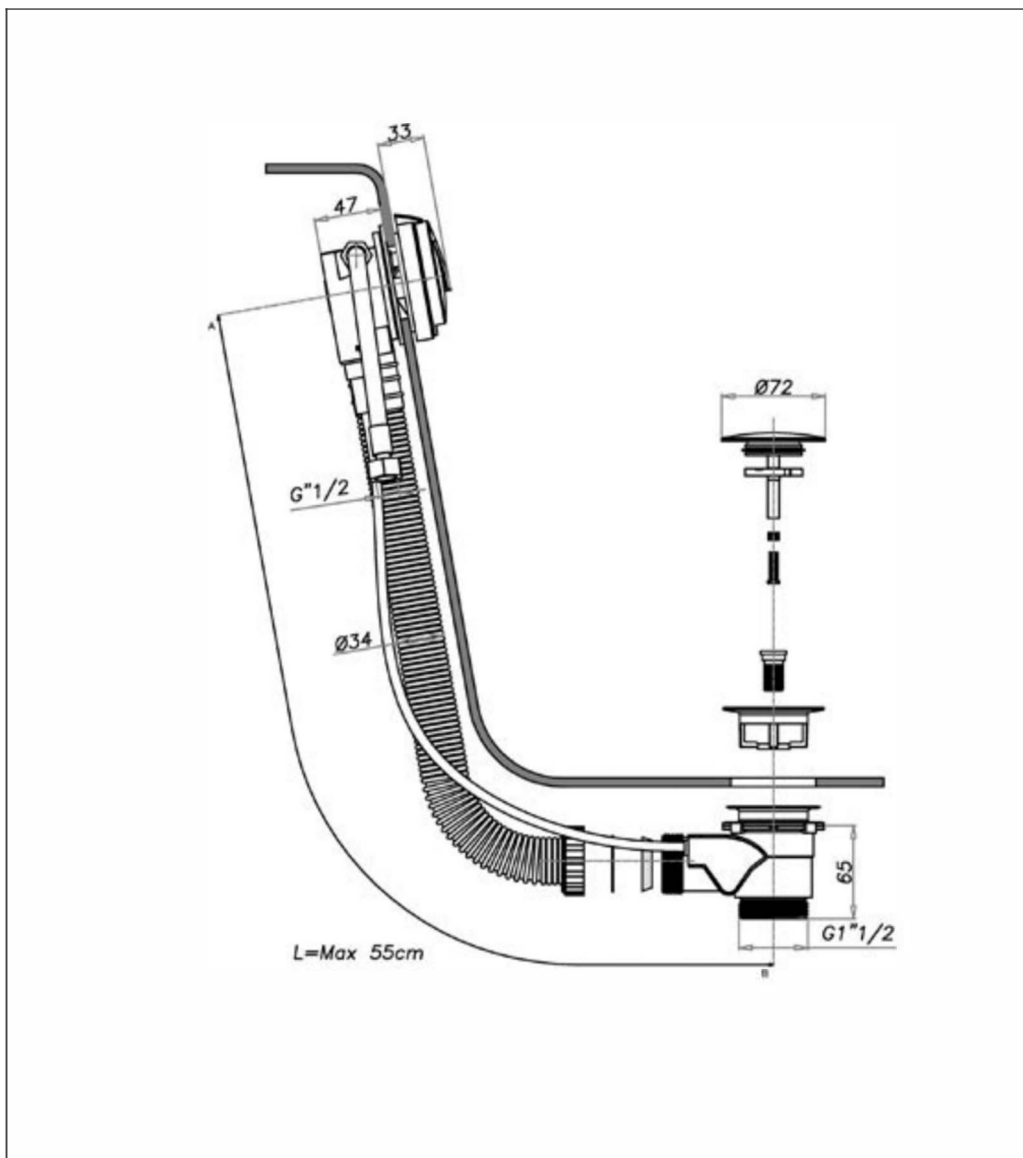

Technical Data Sheet

Product range: Bath Waste

MIN PRESSURE
MP 0.5

CONNECTIONS
G 1/2"

WARRANTY
2 YEARS