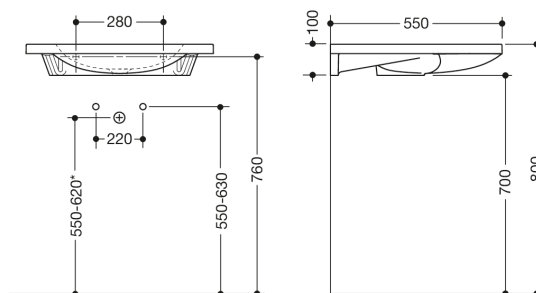

LIVINGHOUSE.CO.UK
TEL: 01722 415000
EMAIL: SALES@LIVINGHOUSE.CO.UK

Small Grab Wall Hung Basin (161C)

With tap hole

*depending on the siphon used

Dimensions in mm

Properties

Washbasin

- made of mineral composite with non-porous surface, alpine white
- with shelf and round basin
- integrated gripping feature on the side, can be used as a towel holder
- without overflow
- prepared for single hole mixer tap
- wheelchair accessible to DIN 18040 and ÖNORM B1600/1601
- weight capacity to EN 14688
- 600 mm wide and 550 mm deep
- wash trough depth 80 mm
- for hanger bolt fixing
- CE and UKCA marking according to Construction Products Regulation No. 305/2011

Awards

Certificates

Without tap hole

Dimensions in mm

Washbasin

- made of mineral composite with non-porous surface, alpine white
- with shelf and round basin
- integrated gripping feature on the side, can be used as a towel holder
- without overflow
- for wall-mounted fittings
- wheelchair accessible to DIN 18040 and ÖNORM B1600/1601
- weight capacity to EN 14688
- 600 mm wide and 550 mm deep
- for hanger bolt fixing
- CE marking according to Construction Products Regulation No. 305/2011