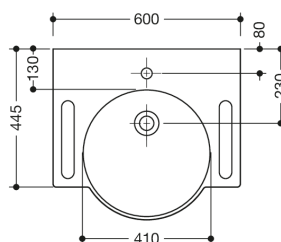

LIVINGHOUSE.CO.UK
TEL: 01722 415000
EMAIL: SALES@LIVINGHOUSE.CO.UK

Small Grab Wall Hung Basin (161C)

With tap hole

*depending on the siphon used

Dimensions in mm

Properties

Washbasin

- made of mineral composite with non-porous surface, alpine white
- with shelf and round basin
- integrated gripping feature on the side, can be used as a towel holder
- without overflow
- prepared for single hole mixer tap
- wheelchair accessible to DIN 18040 and ÖNORM B1600/1601
- weight capacity to EN 14688
- 600 mm wide and 550 mm deep
- wash trough depth 80 mm
- for hanger bolt fixing
- CE and UKCA marking according to Construction Products Regulation No. 305/2011

Awards

Certificates

Without tap hole

Dimensions in mm

Washbasin

- made of mineral composite with non-porous surface, alpine white
- with shelf and round basin
- integrated gripping feature on the side, can be used as a towel holder
- without overflow
- for wall-mounted fittings
- wheelchair accessible to DIN 18040 and ÖNORM B1600/1601
- weight capacity to EN 14688
- 600 mm wide and 550 mm deep
- for hanger bolt fixing
- CE marking according to Construction Products Regulation No. 305/2011