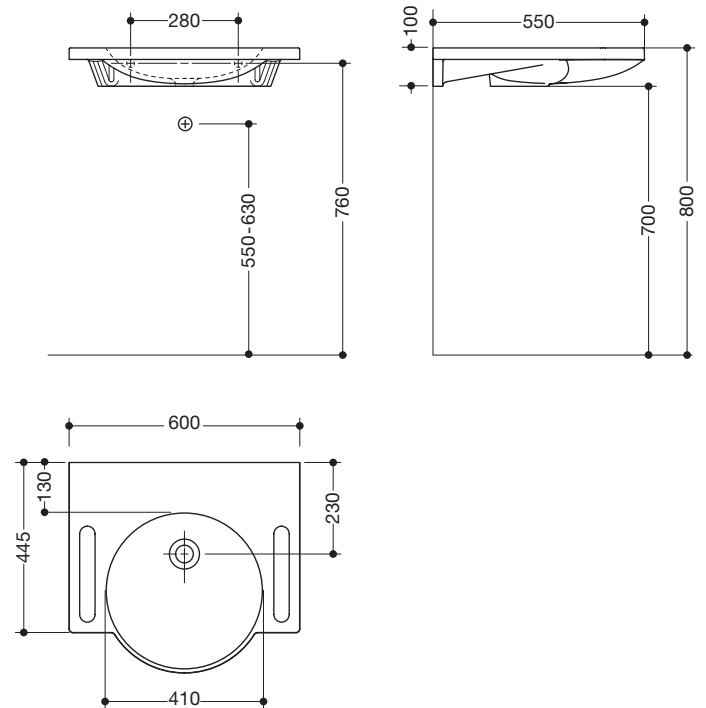

LIVINGHOUSE.CO.UK
TEL: 01722 415000
EMAIL: SALES@LIVINGHOUSE.CO.UK

Small Grab Wall Hung Basin (161C)

With tap hole

*depending on the siphon used

Dimensions in mm

Properties

Washbasin

- made of mineral composite with non-porous surface, alpine white
- with shelf and round basin
- integrated gripping feature on the side, can be used as a towel holder
- without overflow
- prepared for single hole mixer tap
- wheelchair accessible to DIN 18040 and ÖNORM B1600/1601
- weight capacity to EN 14688
- 600 mm wide and 550 mm deep
- wash trough depth 80 mm
- for hanger bolt fixing
- CE and UKCA marking according to Construction Products Regulation No. 305/2011

Awards

Certificates

Without tap hole

Dimensions in mm

Washbasin

- made of mineral composite with non-porous surface, alpine white
- with shelf and round basin
- integrated gripping feature on the side, can be used as a towel holder
- without overflow
- for wall-mounted fittings
- wheelchair accessible to DIN 18040 and ÖNORM B1600/1601
- weight capacity to EN 14688
- 600 mm wide and 550 mm deep
- for hanger bolt fixing
- CE marking according to Construction Products Regulation No. 305/2011