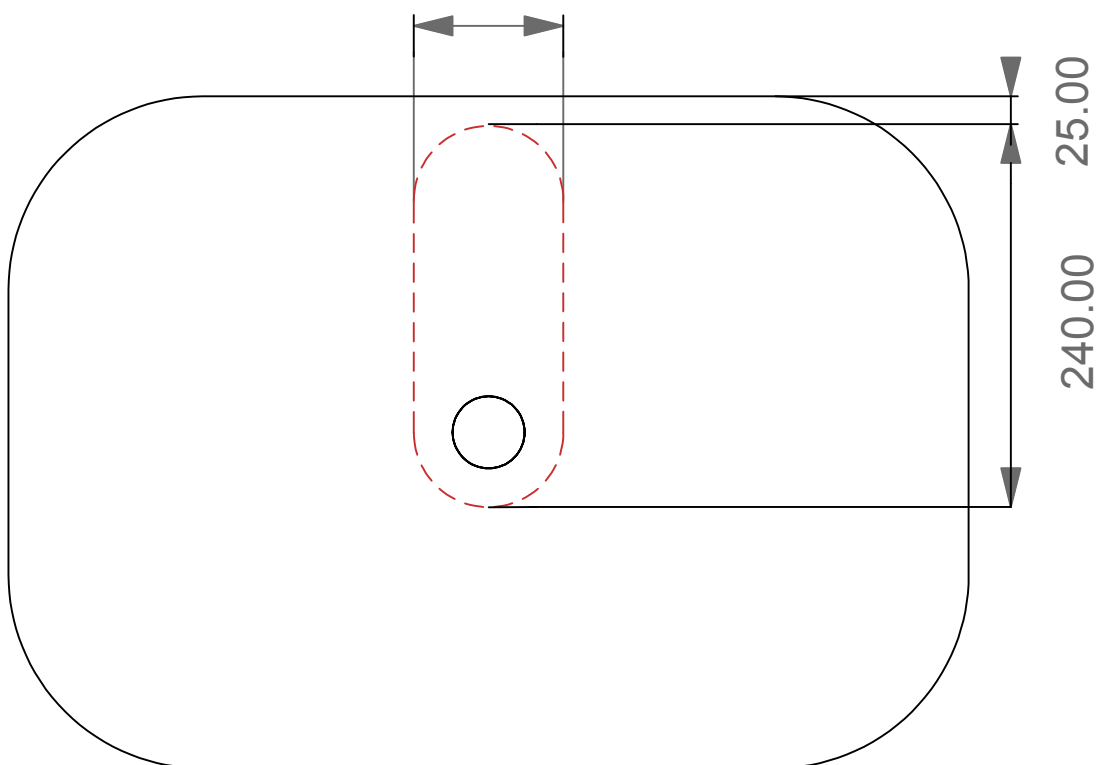

Open Life Deep Counter Basin(10N)

LIVINGHOUSE.CO.UK

TEL: 01722 415000

EMAIL: SALES@LIVINGHOUSE.CO.UK

FRONT

LEFT

SECTION

Washbasin rectangular cm 60 thin edge with overflow

TOP

<p>Designation Washbasin rectangular cm 60 thin edge with overflow</p>	
<p>Scale 1:10</p>	<p>This drawing including the respective data may neither be duplicated nor modified nor altered. The use of the data/technical drawings take place at users own risk and under exclusion of any liability of livinghouse.</p>
<p>cod. 10N</p>	<p>The dimensions are not binding; products are subject to changes. Measurement shown may be subjected to small variations or are indicative.</p>

Dima per foro
Template for hole

Perimetro lavabo
Washbasin perimeter

Dimensione del foro consigliato per il piano d'appoggio
Recommended size of hole for the top