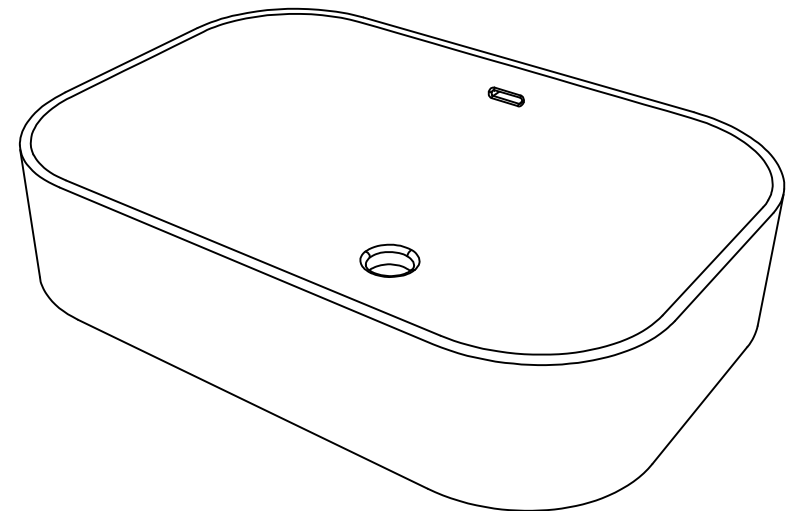

Open Life Deep Counter Basin(10N)

LIVINGHOUSE.CO.UK

TEL: 01722 415000

EMAIL: SALES@LIVINGHOUSE.CO.UK

FRONT

LEFT

SECTION

Washbasin rectangular cm 60 thin edge with overflow

TOP

<p>Designation Washbasin rectangular cm 60 thin edge with overflow</p>	
<p>Scale 1:10</p>	<p>This drawing including the respective data may neither be duplicated nor modified nor altered. The use of the data/technical drawings take place at users own risk and under exclusion of any liability of livinghouse.</p>
<p>cod. 10N</p>	<p>The dimensions are not binding; products are subject to changes. Measurement shown may be subjected to small variations or are indicative.</p>

Dima per foro
Template for hole

Perimetro lavabo
Washbasin perimeter

Dimensione del foro consigliato per il piano d'appoggio
Recommended size of hole for the top