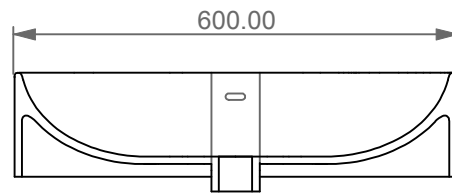

Open Life Deep Counter Basin(10N)

LIVINGHOUSE.CO.UK

TEL: 01722 415000

EMAIL: SALES@LIVINGHOUSE.CO.UK

FRONT

LEFT

SECTION

Washbasin rectangular cm 60 thin edge with overflow

TOP

<p>Designation Washbasin rectangular cm 60 thin edge with overflow</p>	
<p>Scale 1:10</p>	<p>This drawing including the respective data may neither be duplicated nor modified nor altered. The use of the data/technical drawings take place at users own risk and under exclusion of any liability of livinghouse.</p>
<p>cod. 10N</p>	<p>The dimensions are not binding; products are subject to changes. Measurement shown may be subjected to small variations or are indicative.</p>

Dima per foro
Template for hole

Perimetro lavabo
Washbasin perimeter

Dimensione del foro consigliato per il piano d'appoggio
Recommended size of hole for the top