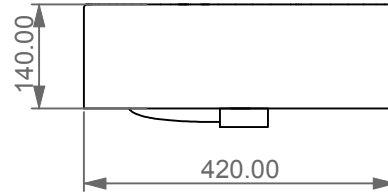

Open Life Deep Counter Basin(10N)

LIVINGHOUSE.CO.UK

TEL: 01722 415000

EMAIL: SALES@LIVINGHOUSE.CO.UK

FRONT

LEFT

SECTION

Washbasin rectangular cm 60 thin edge with overflow

TOP

<p>Designation Washbasin rectangular cm 60 thin edge with overflow</p>	
<p>Scale 1:10</p>	<p>This drawing including the respective data may neither be duplicated nor modified nor altered. The use of the data/technical drawings take place at users own risk and under exclusion of any liability of livinghouse.</p>
<p>cod. 10N</p>	<p>The dimensions are not binding; products are subject to changes. Measurement shown may be subjected to small variations or are indicative.</p>

Dima per foro
Template for hole

Perimetro lavabo
Washbasin perimeter

Dimensione del foro consigliato per il piano d'appoggio
Recommended size of hole for the top