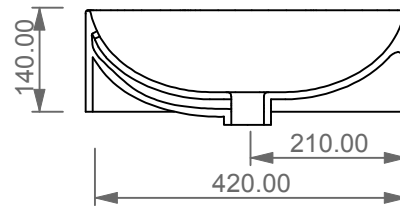

Open Life Deep Counter Basin(10N)

LIVINGHOUSE.CO.UK

TEL: 01722 415000

EMAIL: SALES@LIVINGHOUSE.CO.UK

FRONT

LEFT

SECTION

Washbasin rectangular cm 60 thin edge with overflow

TOP

<p>Designation Washbasin rectangular cm 60 thin edge with overflow</p>	
<p>Scale 1:10</p>	<p>This drawing including the respective data may neither be duplicated nor modified nor altered. The use of the data/technical drawings take place at users own risk and under exclusion of any liability of livinghouse.</p>
<p>cod. 10N</p>	<p>The dimensions are not binding; products are subject to changes. Measurement shown may be subjected to small variations or are indicative.</p>

Dima per foro
Template for hole

Perimetro lavabo
Washbasin perimeter

Dimensione del foro consigliato per il piano d'appoggio
Recommended size of hole for the top