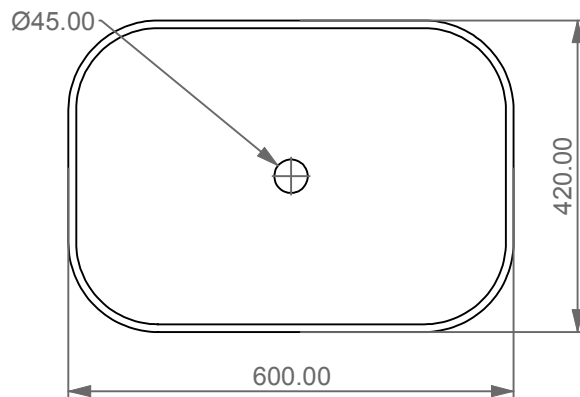

Open Life Deep Counter Basin(10N)

LIVINGHOUSE.CO.UK

TEL: 01722 415000

EMAIL: SALES@LIVINGHOUSE.CO.UK

FRONT

LEFT

SECTION

Washbasin rectangular cm 60 thin edge with overflow

TOP

<p>Designation Washbasin rectangular cm 60 thin edge with overflow</p>	
<p>Scale 1:10</p>	<p>This drawing including the respective data may neither be duplicated nor modified nor altered. The use of the data/technical drawings take place at users own risk and under exclusion of any liability of livinghouse.</p>
<p>cod. 10N</p>	<p>The dimensions are not binding; products are subject to changes. Measurement shown may be subjected to small variations or are indicative.</p>

Dima per foro
Template for hole

Perimetro lavabo
Washbasin perimeter

Dimensione del foro consigliato per il piano d'appoggio
Recommended size of hole for the top