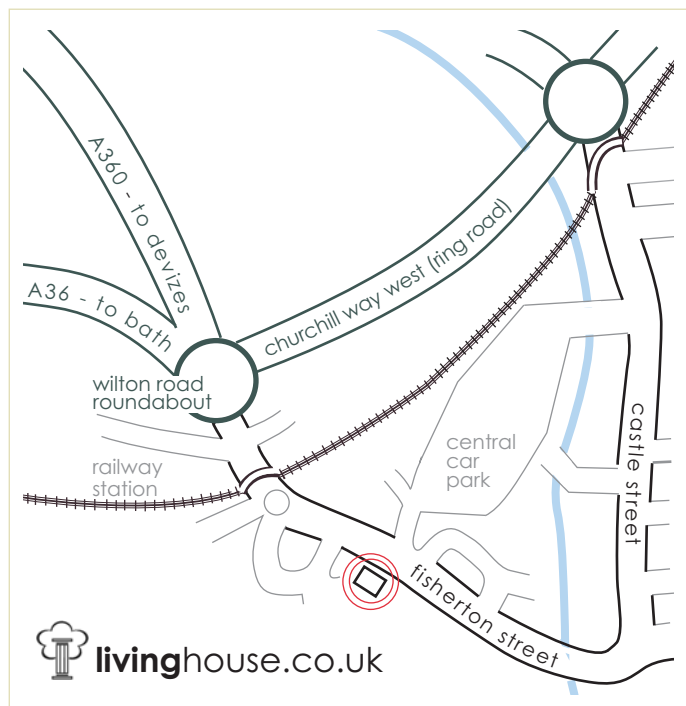

#### how to find us - by road

From the Wilton Road roundabout take the city centre exit , go under the green and yellow railway bridge , across the mini roundabout, we are 250 metres on the right opposite Multiyork Furniture Store, the City Hall and the entrance to the central car park. We have plenty to see with 7 show areas of display.

#### how to find us - by rail

We are just over an hour away from London Waterloo Station and once in Salisbury Train Station we are within 350 metres. It could not be easier. As you leave the entrance of the station turn left down the hill to the railway bridge turn right into Fisherton Street and we are 250 metres on the right opposite Multiyork Furniture Store, The City Hall and the entrance to the central car park. We have plenty to see with 7 areas of display.