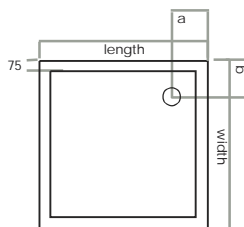

# *little skinny shower tray*

## *little skinny shower tray*

25mm deep  
constructed from steel with an enamelled surface  
for use with 90mm rapid draining waste (available to buy separately)

with 25 year manufacturers guarantee  
also available in black to special order

length	width	waste (a)	waste (b)
800	800	200	200
<b>900</b>	<b>900</b>	<b>200</b>	<b>200</b>
800	1000	200	200
<b>1000</b>	<b>1000</b>	<b>200</b>	<b>200</b>
1200	700	200	200
<b>1200</b>	<b>750</b>	<b>225</b>	<b>200</b>
1200	800	200	200
<b>1200</b>	<b>900</b>	<b>200</b>	<b>200</b>