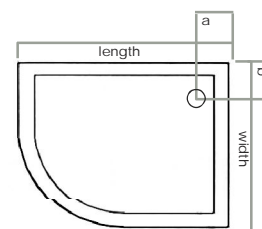

the condo shower tray - with insert

the condo

*the offset condo

the condo shower tray

45mm deep
constructed from stone resin construction with an acrylic cap
treated hardwood insert

length	width	waste (a)	waste (b)
760	760	135	135
800	800	135	135
900	900	135	135
1200	760	135	135
1200	800	135	135
800*	800	135	135
900*	900	135	135