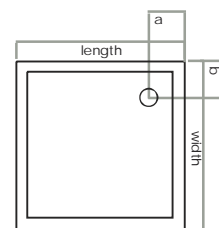

the condo shower tray - with insert

the condo

*the offset condo

the condo shower tray

45mm deep
constructed from stone resin construction with an acrylic cap
treated hardwood insert

length	width	waste (a)	waste (b)
760	760	135	135
800	800	135	135
900	900	135	135
1200	760	135	135
1200	800	135	135
800*	800	135	135
900*	900	135	135