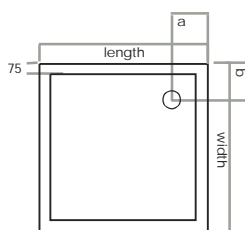

## *skinny black shower tray*

25mm deep  
 constructed from steel with an enamelled surface  
 for use with 90mm rapid draining waste (available to buy separately)

with 25 year manufacturers guarantee  
 also available in black to special order

length	width	waste (a)	waste (b)
800	800	200	200
<b>900</b>	<b>900</b>	<b>200</b>	<b>200</b>
800	1000	200	200
<b>1000</b>	<b>1000</b>	<b>200</b>	<b>200</b>
1200	700	200	200
<b>1200</b>	<b>750</b>	<b>225</b>	<b>200</b>
1200	800	200	200
<b>1200</b>	<b>900</b>	<b>200</b>	<b>200</b>