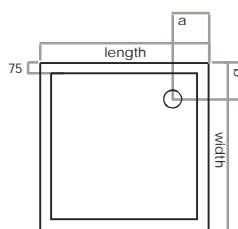

big skinny shower tray

big skinny shower tray

constructed from steel with an enamelled surface
for use with 90mm rapid draining waste (available to buy separately)

with 25 year manufacturers guarantee
sold in white as standard. also available in black to special order

length	width	depth	waste (a)	waste (b)
700	1400	39	200	200
750	1400	40	200	200
1000	1400	43	200	200
1500	1500	52	200	200
700	1700	47	200	200
750	1700	47	200	200

the big skinny