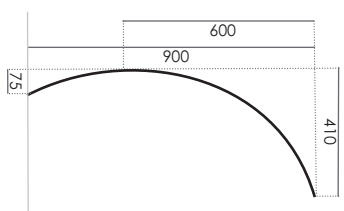

## *the curved shell*

*This sleek, completely frameless shower screen with its well engineered wall brackets and stabilising bar make the Curved Shell a very solid shower partition. Ideal for a true wet room applications.*