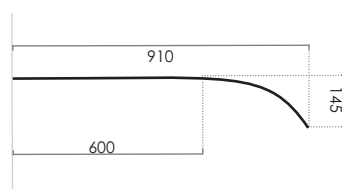

curved sail

the curved sail

This sleek, completely frameless shower screen with its well engineered wall brackets and stabilising bar make the Curved Sail a very solid shower partition. Ideal for a true wet room applications.

900 mm from wall

2000mm high

8mm toughened safety glass

polished chrome fittings

clear sheild anti calcium kit available