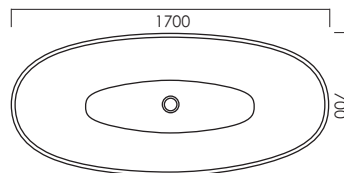

vogue bath

vogue bath

The Vogue freestanding bath is without doubt the high end of the market for quality. Manufactured out of a rigid pure white marble resin composite giving a superb feel quality.

With its simple classically contemporary style this is a freestanding bath that can be the main attraction of any bathroom.

The bath measures 1700mm long x 700mm wide x 620mm high and weighs an impressive 85kg which is solid but not too heavy.

constructed from white marble resin

without tap holes

water capacity: 300lrs

weight: approx 85kg

height: 620mm