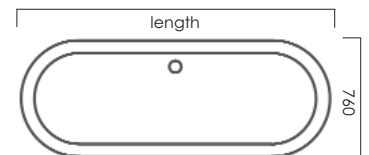

tulip bath

tulip bath

This solid stone resin bath is definitely the top end of the market in design and quality. This bath comes in 3 x sizes of 1500, 1600mm and 1800mm long. Baths are supplied with an integral overflow and waste system and it is important to note due to being cast in solid stone resin an external in line trap is required.

constructed from stone resin
available in 1500, 1600 and 1800mm long
without tap holes
water capacity: 199/244/274 ltrs
weight: approx 105/114/135 kg
height: 640mm