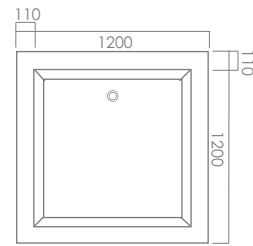

# square lounge bath

square lounge 1200 x 1200

square lounge 1050 x 1050

square lounge 1400 x 800

## square lounge bath

The Square Lounge Bath is designed as a contemporary Japanese style square bath. With the outside dimensions of 1200mm x 1200mm and a nice soaking depth of 510mm which all adds to a comfortable deep soaking for one or two people! This Square bath can also double as a shower/bath.

**three sizes available: 1200 x 1200/1050 x 1050/1400 x 800mm**  
**constructed from white fibre resin (20mm top, 20mm bottom, 15mm sides)**  
**without tap holes**  
**water capacity: approx 150/110/110 @ 200mm water depth**  
**weight empty: approx 60/45/50 kg**  
**height: 530mm**