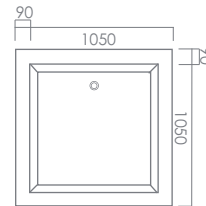

# square lounge bath

square lounge 1200 x 1200

square lounge 1050 x 1050

square lounge 1400 x 800

## square lounge bath

The Square Lounge Bath is designed as a contemporary Japanese style square bath. With the outside dimensions of 1200mm x 1200mm and a nice soaking depth of 510mm which all adds to a comfortable deep soaking for one or two people! This Square bath can also double as a shower/bath.

**three sizes available: 1200 x 1200/1050 x 1050/1400 x 800mm**  
**constructed from white fibre resin (20mm top, 20mm bottom, 15mm sides)**  
**without tap holes**  
**water capacity: approx 150/110/110 @ 200mm water depth**  
**weight empty: approx 60/45/50 kg**  
**height: 530mm**