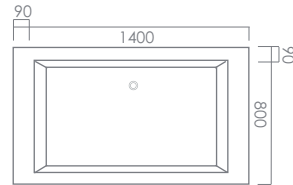

# square lounge bath

square lounge 1200 x 1200

square lounge 1050 x 1050

square lounge 1400 x 800

## square lounge bath

The Square Lounge Bath is designed as a contemporary Japanese style square bath. With the outside dimensions of 1200mm x 1200mm and a nice soaking depth of 510mm which all adds to a comfortable deep soaking for one or two people! This Square bath can also double as a shower/bath.

**three sizes available: 1200 x 1200/1050 x 1050/1400 x 800mm**  
**constructed from white fibre resin (20mm top, 20mm bottom, 15mm sides)**  
**without tap holes**  
**water capacity: approx 150/110/110 @ 200mm water depth**  
**weight empty: approx 60/45/50 kg**  
**height: 530mm**