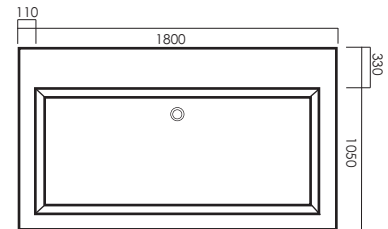

open lounge bath

open lounge bath

With its offset ledge, the Open Lounge is at the cutting edge of classically contemporary design. This highly stylish bath is well manufactured giving added quality to a great design.

Each Open Lounge bath is available with a optional contemporary built in under shelving unit and end panels to complete a perfect design, these shelves are supplied pre-made and in primer finish for bespoke finishing.

**constructed from white fibre resin (20mm top, 25mm bottom, 15mm sides)
without tap holes
water capacity: 190ltrs @ 200mm water depth
weight: approx 60kg
height: 500mm**